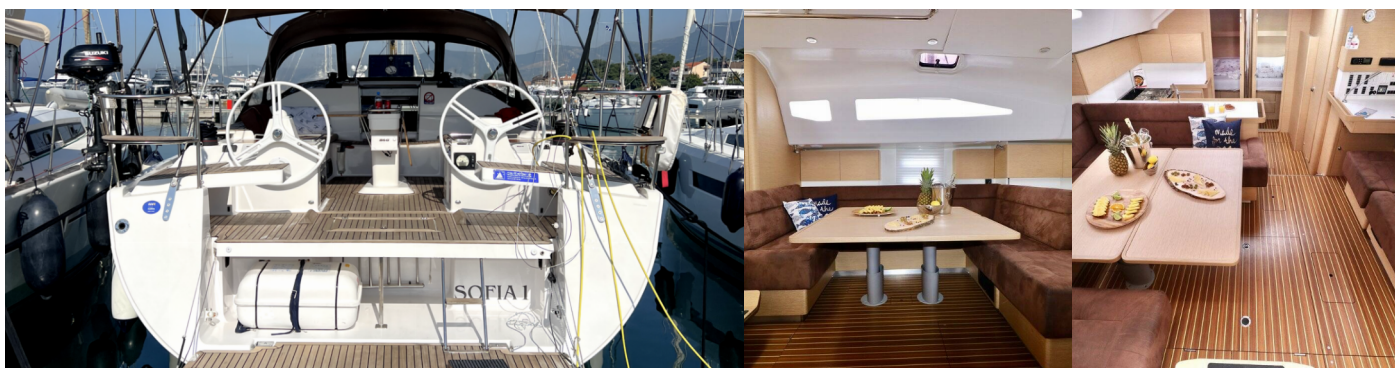

PRICE / WEEKS

25.04. - 02.05.2026 1.397 € ~~2.101 €~~	02.05. - 09.05.2026 1.426 € ~~2.145 €~~	09.05. - 16.05.2026 1.576 € ~~2.369 €~~	16.05. - 23.05.2026 1.873 € ~~2.816 €~~
27.05. - 30.05.2026 Booked	30.05. - 06.06.2026 Booked	06.06. - 13.06.2026 3.051 € ~~4.282 €~~	13.06. - 20.06.2026 Booked
20.06. - 27.06.2026 3.504 € ~~4.610 €~~	27.06. - 04.07.2026 3.647 € ~~4.799 €~~	04.07. - 11.07.2026 3.654 € ~~5.128 €~~	11.07. - 18.07.2026 Booked
18.07. - 25.07.2026 4.076 € ~~5.363 €~~	25.07. - 01.08.2026 4.076 € ~~5.363 €~~	01.08. - 08.08.2026 Booked	08.08. - 15.08.2026 3.862 € ~~5.081 €~~
15.08. - 22.08.2026 Booked	22.08. - 29.08.2026 3.575 € ~~4.704 €~~	29.08. - 05.09.2026 Booked	05.09. - 12.09.2026 3.559 € ~~4.187 €~~
16.09. - 23.09.2026 Booked	26.09. - 03.10.2026 Booked	03.10. - 10.10.2026 On option	10.10. - 17.10.2026 1.645 € ~~2.164 €~~
17.10. - 24.10.2026 1.645 € ~~2.164 €~~	24.10. - 31.10.2026 1.645 € ~~2.164 €~~	31.10. - 07.11.2026 1.645 € ~~2.164 €~~	

WEB

najachty.pl

PHONE

+48 882 071 532

E-MAIL

biuro@najachty.pl

NAJACHTY

ul. Pi. Świętej Małgorzaty 1-2/42B, 58-100, Świdnica, Poland