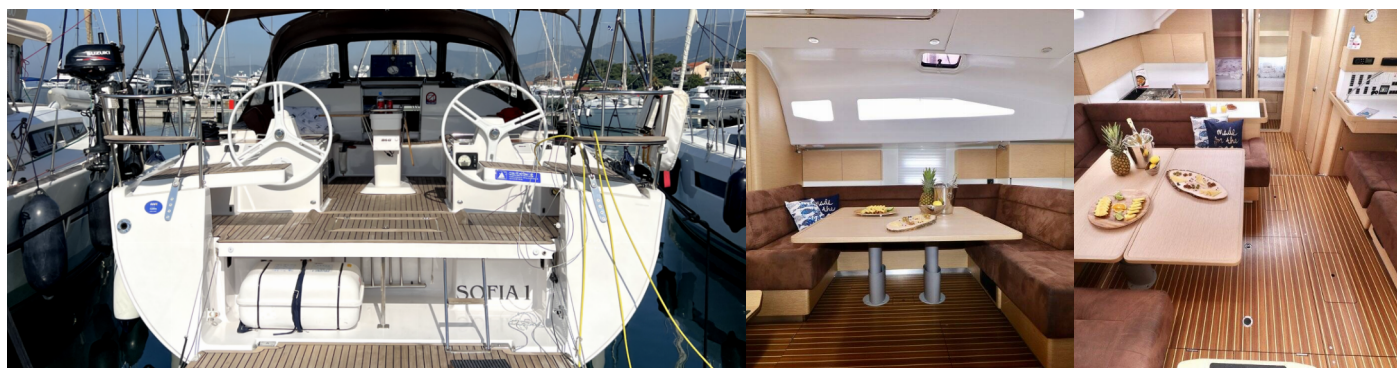

PRICE / WEEKS

07.11. - 14.11.2026

1.731 € ~~2.164 €~~

14.11. - 21.11.2026

1.731 € ~~2.164 €~~

21.11. - 28.11.2026

1.731 € ~~2.164 €~~

28.11. - 05.12.2026

1.731 € ~~2.164 €~~

05.12. - 12.12.2026

1.731 € ~~2.164 €~~

12.12. - 19.12.2026

1.731 € ~~2.164 €~~

19.12. - 26.12.2026

1.731 € ~~2.164 €~~

WEB

najachty.pl

PHONE

+48 882 071 532

E-MAIL

biuro@najachty.pl

NAJACHTY

ul. Pi. Świętej Małgorzaty 1-2/42B, 58-100, Świdnica, Poland