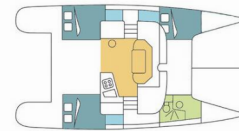

MAHE 36

NEKO

The Catamaran Mahe 36 „NEKO “, built in 2009, is moored in Whitsundays, Airlie Beach, Coral Sea Marina, - Australia and Oceania. The yacht has 3 cabins, can accomodate 6 persons and has 1 toilets/showers.

YACHT SPECIFICATIONS

Charter Base

Whitsundays, Airlie Beach, Coral Sea Marina, Australia and Oceania

Yacht ID

2491

Brand

Fountaine Pajot

Name

NEKO

Production Year

2009

Length

11.00 m

Cabins

3

Berths

6

Max. Passengers

6

Head/Shower

1

STANDARD YACHT EQUIPMENT

Deck	Bimini top, Cockpit/stern, outside shower, Dinghy, Electric anchor windlass, Grill/Barbecue/Plancha, Ice box in cockpit, Swimming ladder
Entertainment	CD player, MP3 Jack-Ipod, TV + DVD
Galley	Freezer (40 L), Refrigerator (120 L)
Interior	Electric fans in cabins
Navigation	Autopilot, Depthsounder, GPS chart plotter, Speedometer (Speed log), Wind instrument/Anemometer
Safety	VHF radio
Sails	Self tailing (manual) winch
Yacht electrics	Inverter, Solar panels