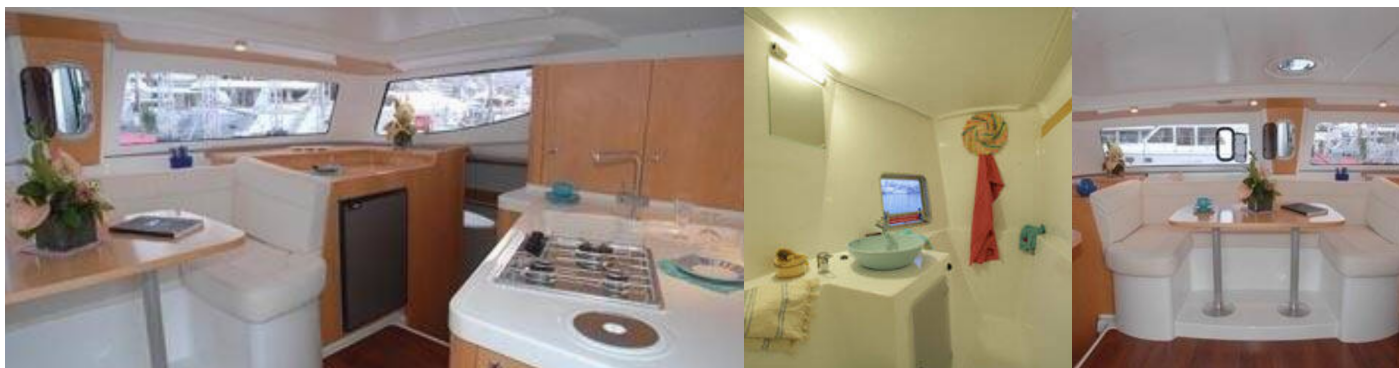

PRICE / WEEKS

08.05. - 14.05.2026

Booked

22.06. - 28.06.2026

Booked

09.08. - 17.08.2026

Booked

19.08. - 28.08.2026

Booked

20.09. - 27.09.2026

Booked

12.10. - 18.10.2026

Booked

26.10. - 01.11.2026

Booked

WEB

najachty.pl

PHONE

+48 882 071 532

E-MAIL

biuro@najachty.pl

NAJACHTY

ul. Pi. Świętej Małgorzaty 1-2/42B, 58-100, Świdnica, Poland