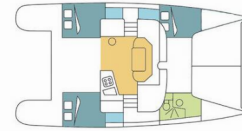

MAHE 36

NEKO

The Catamaran Mahe 36 „NEKO “, built in 2009, is moored in Whitsundays, Airlie Beach, Coral Sea Marina, - Australia and Oceania. The yacht has 3 cabins, can accomodate 6 persons and has 1 toilets/showers.

YACHT SPECIFICATIONS

Charter Base

Whitsundays, Airlie Beach, Coral Sea Marina, Australia and Oceania

Yacht ID

2491

Brand

Fountaine Pajot

Name

NEKO

Production Year

2009

Length

11.00 m

Cabins

3

Berths

6

Max. Passengers

6

Head/Shower

1

STANDARD YACHT EQUIPMENT

Deck	Bimini top, Cockpit/stern, outside shower, Dinghy, Electric anchor windlass, Grill/Barbecue/Plancha, Ice box in cockpit, Swimming ladder
Entertainment	CD player, MP3 Jack-Ipod, TV + DVD
Galley	Freezer (40 L), Refrigerator (120 L)
Interior	Electric fans in cabins
Navigation	Autopilot, Depthsounder, GPS chart plotter, Speedometer (Speed log), Wind instrument/Anemometer
Safety	VHF radio
Sails	Self tailing (manual) winch
Yacht electrics	Inverter, Solar panels