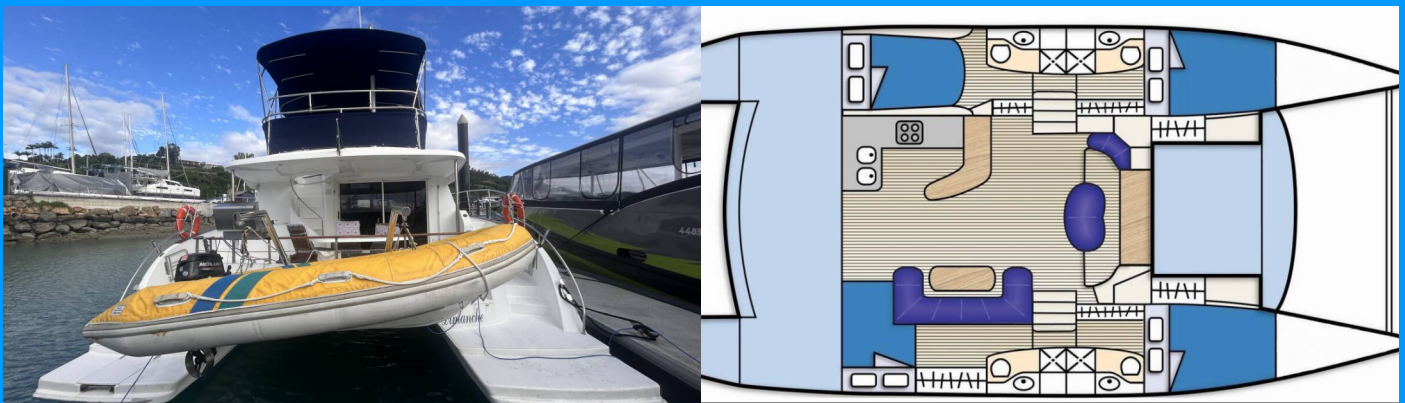

CUMBERLAND 46

DIMANCHE

The Power catamaran Cumberland 46 „DIMANCHE “, built in 2008, is moored in Whitsundays, Airlie Beach, Coral Sea Marina, - Australia and Oceania. The yacht has 4 cabins, can accomodate 8 persons and has 4 toilets/showers.

DIMANCHE

Production Year

2008

Length

14.00 m

Cabins

4

Berths

8

Max. Passengers

8

Head/Shower

4

STANDARD YACHT EQUIPMENT

Deck

Bimini top, Cockpit/stern, outside shower, Dinghy, Electric anchor windlass, Grill/Barbecue/Plancha, Ice box in cockpit, Swimming ladder