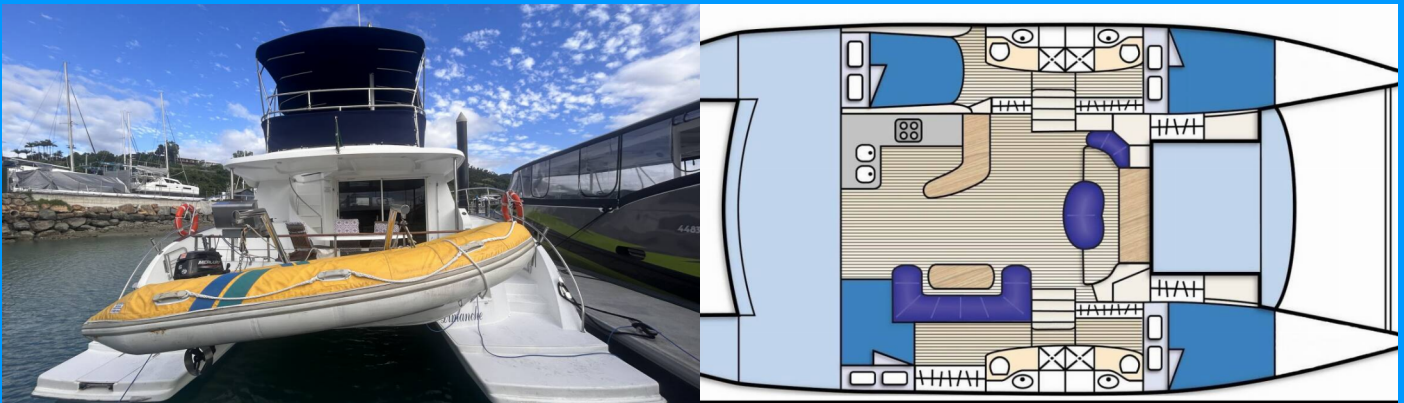

CUMBERLAND 46

DIMANCHE

The Power catamaran Cumberland 46 „DIMANCHE “, built in 2008, is moored in Whitsundays, Airlie Beach, Coral Sea Marina, - Australia and Oceania. The yacht has 4 cabins, can accomodate 8 persons and has 4 toilets/showers.

8

Max. Passengers

8

Head/Shower

4

STANDARD YACHT EQUIPMENT

Deck	Bimini top, Cockpit/stern, outside shower, Dinghy, Electric anchor windlass, Grill/Barbecue/Plancha, Ice box in cockpit, Swimming ladder
Entertainment	CD player, iPod docking system (salon), TV + DVD
Galley	Freezer (60 L), Microwave, Oven (Gas oven), Refrigerator (130L / 140 L/ 60L/ 10L), Stove (Gas stove 4 burner)
Interior	Electric fans
Navigation	Autopilot, Compass, Depthsounder, GPS chart plotter, Wind instrument/Anemometer
Safety	VHF radio
Yacht electrics	Air Conditioning, Generator, Inverter, USB sockets (+ MP3, flybridge)