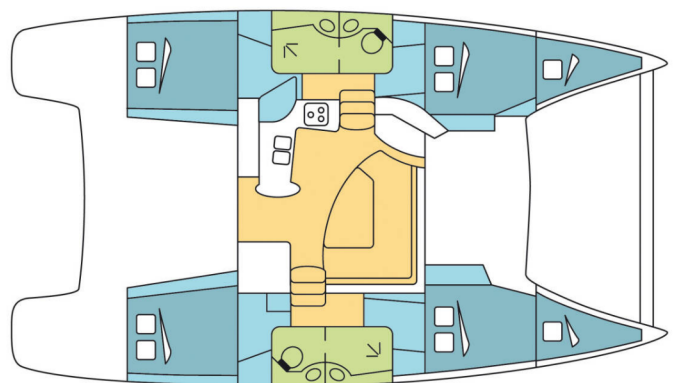

LIPARI 41

L AVANT

The Catamaran Lipari 41 „L AVANT “, built in 2010, is moored in Whitsundays, Airlie Beach, Coral Sea Marina, – Australia and Oceania. The yacht has 4 cabins, can accomodate 8 persons and has 2 toilets/showers.

YACHT SPECIFICATIONS

Charter Base

**Whitsundays, Airlie Beach, Coral Sea
Marina, Australia and Oceania**

Yacht ID

2489

Brand

Fountaine Pajot

Name

L AVANT

Production Year

2010

Length

11.95 m

Cabins

4

Berths

8

Max. Passengers

8

Head/Shower

2

STANDARD YACHT EQUIPMENT

Deck

Cockpit/stern, outside shower, Dinghy, Electric anchor windlass, Grill/Barbecue/Plancha, Ice box in cockpit

Entertainment

CD player, TV + DVD

Galley

Freezer (100 L), Microwave, Refrigerator (130 L)

Interior

Electric fans in cabins

Navigation

Autopilot, Depthsounder, GPS chart plotter, Radar, Speedometer (Speed log), Wind instrument/Anemometer

Safety

VHF radio

Yacht electrics

Inverter, Solar panels