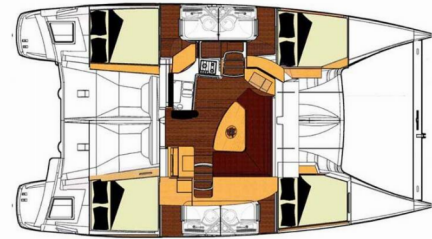

LIPARI 41

DASHA WAY

The Catamaran Lipari 41 „DASHA WAY“, built in 2013, is moored in Whitsundays, Airlie Beach, Coral Sea Marina, - Australia and Oceania. The yacht has 4 cabins, can accommodate 8 persons and has 4 toilets/showers.

DASHA WAY

Production Year

2013

Length

11.95 m

Cabins

4

Berths

8

Max. Passengers

8

Head/Shower

4

STANDARD YACHT EQUIPMENT

Deck	Bimini top, Cockpit/stern, outside shower, Dinghy, Electric anchor windlass, Grill/Barbecue/Plancha, Ice box in cockpit, Swimming ladder
Entertainment	CD player, DVD player, TV
Galley	Freezer (36 L), Microwave, Oven (Gas oven), Refrigerator (150 L), Stove (gas stove 3 burner)
Interior	Electric fans in cabins
Navigation	Autopilot, Compass, Depthsounder, GPS chart plotter, Radar, Speedometer (Speed log), Wind instrument/Anemometer
Safety	VHF radio
Sails	Self tailing (manual) winch
Yacht electrics	Inverter, Solar panels (3 x 125W)