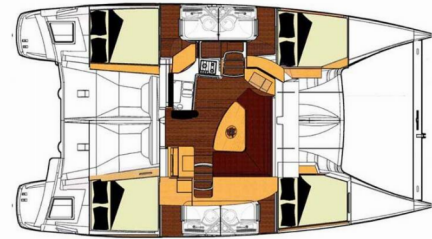

# LIPARI 41

DASHA WAY

The Catamaran Lipari 41 „DASHA WAY“, built in 2013, is moored in Whitsundays, Airlie Beach, Coral Sea Marina, - Australia and Oceania. The yacht has 4 cabins, can accommodate 8 persons and has 4 toilets/showers.

**DASHA WAY**

Production Year

**2013**

Length

**11.95 m**

Cabins

**4**

Berths

## STANDARD YACHT EQUIPMENT

Deck	Bimini top, Cockpit/stern, outside shower, Dinghy, Electric anchor windlass, Grill/Barbecue/Plancha, Ice box in cockpit, Swimming ladder
Entertainment	CD player, DVD player, TV
Galley	Freezer (36 L), Microwave, Oven (Gas oven), Refrigerator (150 L), Stove (gas stove 3 burner )
Interior	Electric fans in cabins
Navigation	Autopilot, Compass, Depthsounder, GPS chart plotter, Radar, Speedometer (Speed log), Wind instrument/Anemometer
Safety	VHF radio
Sails	Self tailing (manual) winch
Yacht electrics	Inverter, Solar panels (3 x 125W)