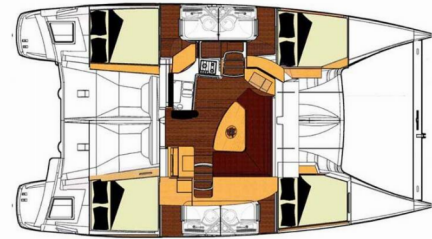

LIPARI 41

DASHA WAY

The Catamaran Lipari 41 „DASHA WAY“, built in 2013, is moored in Whitsundays, Airlie Beach, Coral Sea Marina, - Australia and Oceania. The yacht has 4 cabins, can accommodate 8 persons and has 4 toilets/showers.

DASHA WAY

Production Year

2013

Length

11.95 m

Cabins

4

Berths

8

Max. Passengers

8

Head/Shower

4

STANDARD YACHT EQUIPMENT

| | |
|-----------------|--|
| Deck | Bimini top, Cockpit/stern, outside shower, Dinghy, Electric anchor windlass, Grill/Barbecue/Plancha, Ice box in cockpit, Swimming ladder |
| Entertainment | CD player, DVD player, TV |
| Galley | Freezer (36 L), Microwave, Oven (Gas oven), Refrigerator (150 L), Stove (gas stove 3 burner) |
| Interior | Electric fans in cabins |
| Navigation | Autopilot, Compass, Depthsounder, GPS chart plotter, Radar, Speedometer (Speed log), Wind instrument/Anemometer |
| Safety | VHF radio |
| Sails | Self tailing (manual) winch |
| Yacht electrics | Inverter, Solar panels (3 x 125W) |