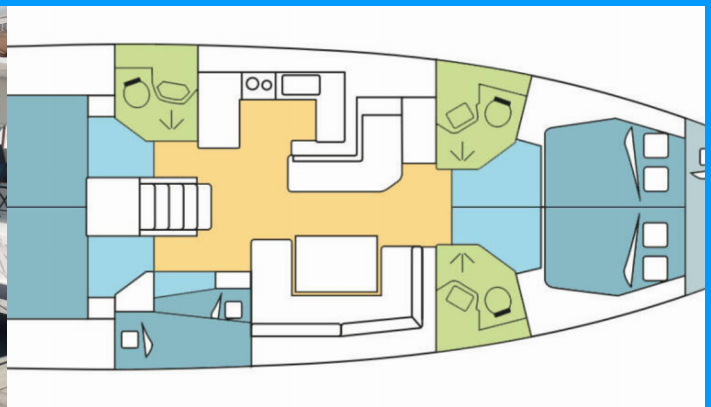

OCEANIS 51.1

KLEE

The Sailing yacht Oceanis 51.1 „KLEE “, built in 2019, is moored in Grenada, Port Louis Marina, - Caribbean. The yacht has 5 + 1 cabins, can accommodate 10 + 2 + 1 persons and has 3 toilets/showers.

YACHT SPECIFICATIONS

Charter Base

Grenada, Port Louis Marina, Caribbean

Yacht ID

2468

Brand

Bénéteau

Name

KLEE

Production Year

2019

Length

15.94 m

Cabins

5 + 1

Berths

Deck

Bimini top, Cockpit table, Cockpit/stern, outside shower, Dinghy, Electric anchor windlass, Outboard engine, Sprayhood, Swimming ladder

Entertainment

Fusion radio, Outdoor speakers

Galley

Oven, Refrigerator, Stove (Gas)