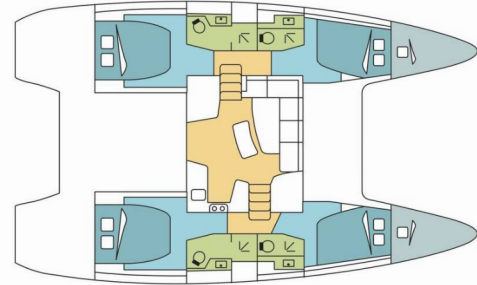

LAGOON 42

DREMMWEL

The Catamaran Lagoon 42 „DREMMWEL “, built in 2020, is moored in Trogir, Yachtclub Seget (Marina Baotic), – Croatia. The yacht has 4 + 2 cabins, can accomodate 8 + 2 + 2 persons and has 4 toilets/showers.

DREMMWEL

Production Year

2020

Length

12.80 m

Cabins

4 + 2

Berths

Deck

Bimini top, Cockpit fridge (95 L), Cockpit table, Cockpit/stern, outside shower, Davit, Dinghy (5 HP), Electric anchor windlass, Flybridge, Swimming ladder

Entertainment

Fusion radio, Outdoor speakers