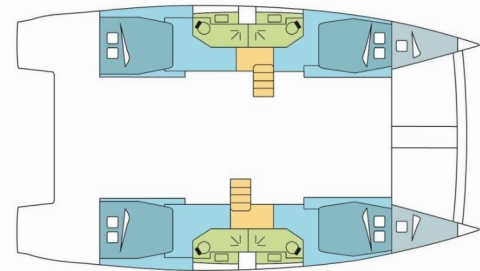

BALI 4.5

BRIGANTIN

The Catamaran Bali 4.5 „BRIGANTIN “, built in 2019, is moored in Seychelles, Praslin, – Seychelles. The yacht has 4 + 2 cabins, can accomodate 8 + 2 + 2 persons and has 4 toilets/showers.

YACHT SPECIFICATIONS

Charter Base

Seychelles, Praslin, Seychelles

Yacht ID

2429

Brand

Catana

Name

BRIGANTIN

Production Year

2019

Length

13.60 m

Cabins

4 + 2

Berths

8 + 2 + 2

Max. Passengers

10

Head/Shower

4

STANDARD YACHT EQUIPMENT

Comfort

Cockpit cushions, Outside cushions, Sundeck cushions

Deck

Bimini top, Cockpit table, Cockpit/stern, outside shower, Davit, Dinghy, Electric anchor windlass, Flybridge, Swimming ladder

Entertainment

Bluetooth player, Fusion radio

Galley

Freezer, Ice maker, Refrigerator (615 l)

Interior

Convertible table, Convertible table in salon, Electric fans in cabins, Electric toilet

Navigation

Autopilot, Depthsounder, GPS chart plotter, Speedometer (Speed log), Wind instrument/Anemometer

Safety

VHF radio

Sails

Electric main sail winch, Lazy bag, Lazy jacks

Yacht electrics

Air Conditioning, Generator (11 KW 50 HZ), Inverter (12v/220v), Plug 220V, 12 V, Solar panels (100 W), Watermaker - desalinator (120 L/H)