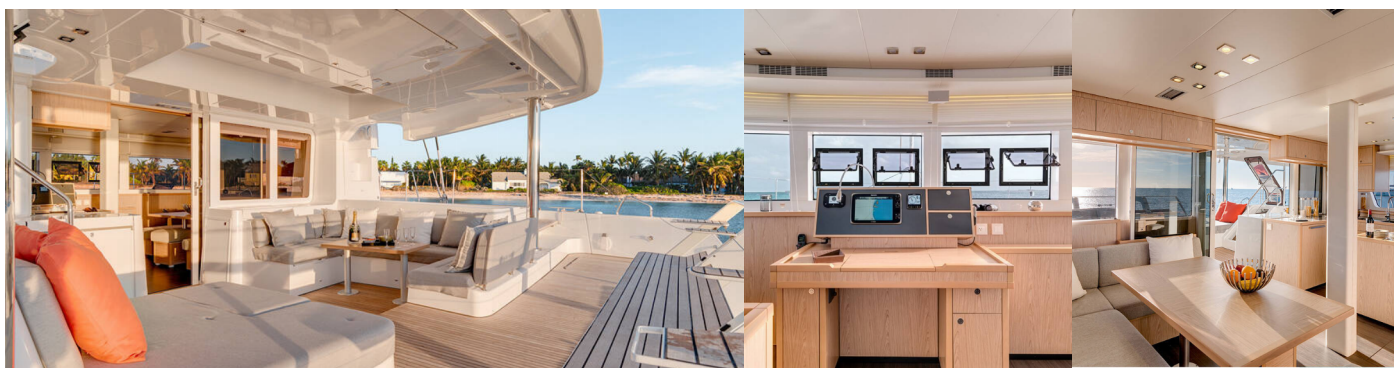

PRICE / WEEKS

14.12. - 28.12.2024

Booked

03.01. - 11.01.2025

Booked

11.01. - 18.01.2025

Booked

25.01. - 01.02.2025

Booked

14.02. - 23.02.2025

Booked

23.02. - 28.02.2025

Booked

07.03. - 17.03.2025

Booked

11.04. - 18.04.2025

Booked

WEB

najachty.pl

PHONE

+48 882 071 532

E-MAIL

biuro@najachty.pl

NAJACHTY

ul. Pi. Świętej Małgorzaty 1-2/42B, 58-100, Świdnica, Poland