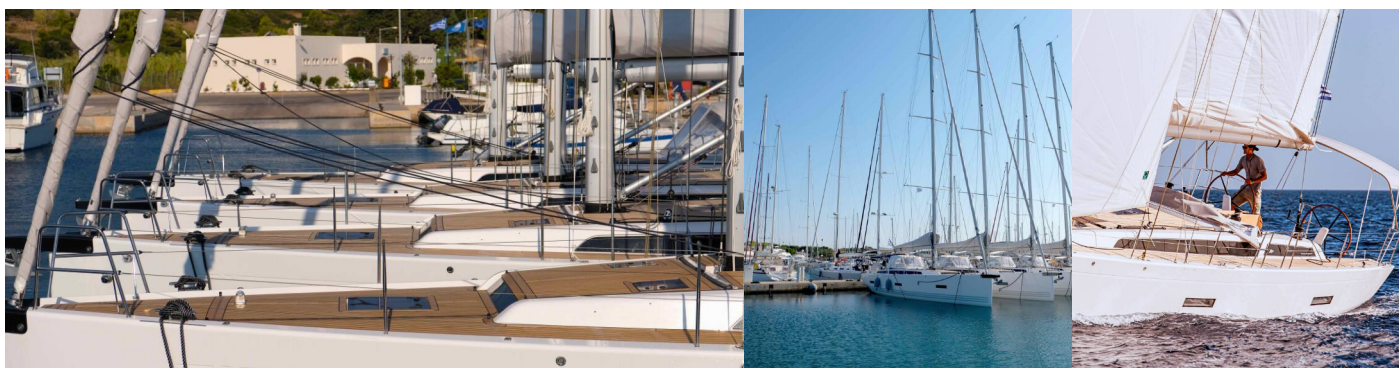

PRICE / WEEKS

07.11. - 14.11.2026

5.230 €

14.11. - 21.11.2026

5.230 €

22.11. - 31.12.2026

Booked

WEB

najachty.pl

PHONE

+48 882 071 532

E-MAIL

biuro@najachty.pl

NAJACHTY

ul. Pi. Świętej Małgorzaty 1-2/42B, 58-100, Świdnica, Poland