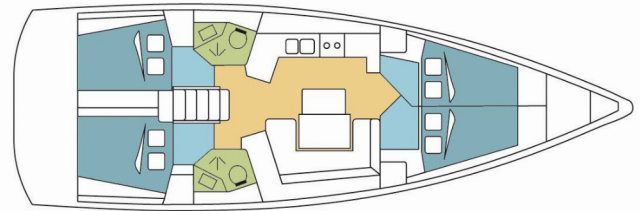

OCEANIS 45

STRAUSS

The Sailing yacht Oceanis 45 „STRAUSS “, built in 2017, is moored in Grenada, Port Louis Marina, - Caribbean. The yacht has 4 cabins, can accommodate 8 + 2 persons and has 2 toilets/showers.

STRAUSS

Production Year

2017

Length

13.85 m

Cabins

4

Berths