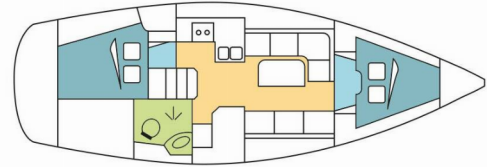

# BAVARIA CRUISER 34

BASHUNG

The Sailing yacht Bavaria Cruiser 34 „BASHUNG “, built in 2017, is moored in Dubrovnik, Komolac, ACI Marina Dubrovnik, - Croatia. The yacht has 2 cabins, can accommodate 4 persons and has 1 toilets/showers.

**BASHUNG**

Production Year

**2017**

Length

**9.99 m**

Cabins

**2**

Berths