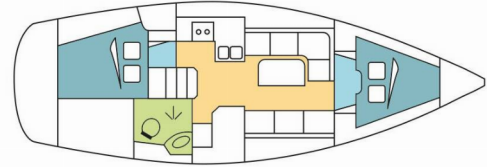

BAVARIA CRUISER 34

BASHUNG

The Sailing yacht Bavaria Cruiser 34 „BASHUNG “, built in 2017, is moored in Šibenik, Marina Zaton, - Croatia. The yacht has 2 cabins, can accomodate 4 persons and has 1 toilets/showers.

BASHUNG

Production Year

2017

Length

9.99 m

Cabins

2

Berths

4

Max. Passengers

4

Head/Shower

1

STANDARD YACHT EQUIPMENT

Deck

Bimini top, Cockpit table, Cockpit/stern, outside shower, Dinghy, Electric anchor windlass, Outboard engine, Sprayhood, Swimming ladder, Teak cockpit