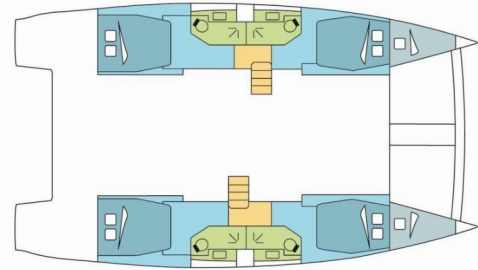

BALI 4.5

AGAMI

The Catamaran Bali 4.5 „AGAMI“, built in 2019, is moored in Palma de Mallorca, Marina Naviera Balear, - Spain. The yacht has 4 + 2 cabins, can accommodate 8 + 2 + 2 persons and has 4 toilets/showers.

Deck

Bimini top, Cockpit table, Cockpit/stern, outside shower, Davit, Dinghy, Electric anchor windlass, Flybridge, Swimming ladder

Entertainment

Hi-Fi system, Outdoor speakers

Galley

Refrigerator

Interior

Convertible table, Convertible table in salon, Electric fans in cabins, Electric toilet