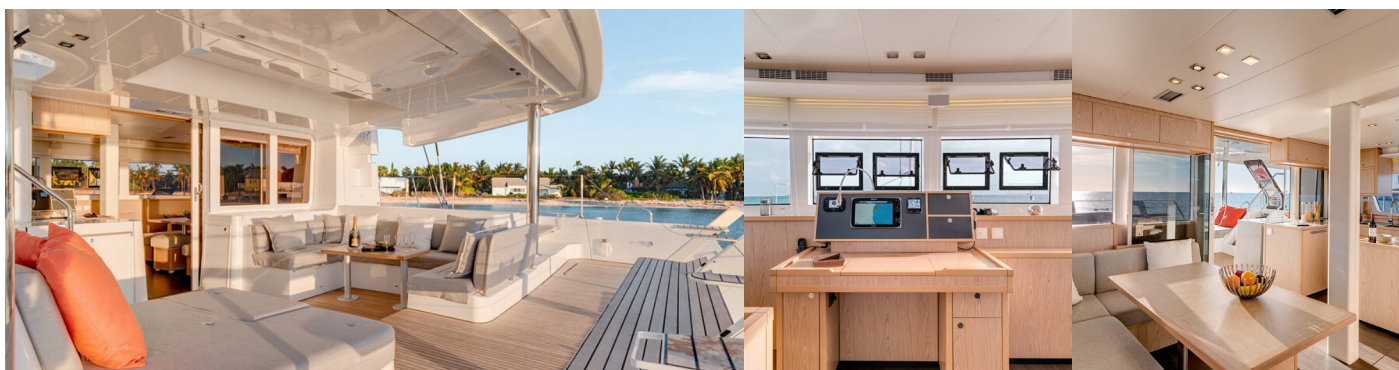

PRICE / WEEKS

16.05. - 23.05.2026

Booked

20.07. - 03.08.2026

Booked

29.10. - 08.11.2026

Booked

WEB

najachty.pl

PHONE

+48 882 071 532

E-MAIL

biuro@najachty.pl

NAJACHTY

ul. Pi. Świętej Małgorzaty 1-2/42B, 58-100, Świdnica, Poland