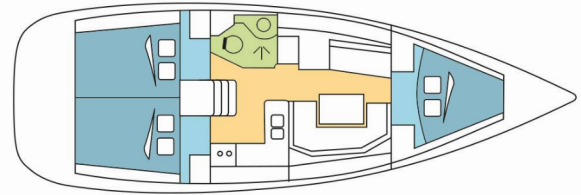

SUN ODYSSEY 389 (2R)

PITTA

The Sailing yacht Sun Odyssey 389 (2R) „PITTA“, built in 2019, is moored in Dubrovnik, Komolac, ACI Marina Dubrovnik, - Croatia. The yacht has 3 cabins, can accomodate 6 + 2 persons and has 1 toilets/showers.