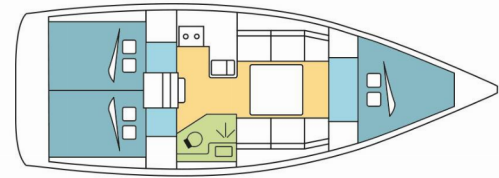

DUFOUR 360 GL

SNOWDROP

The Sailing yacht Dufour 360 GL „SNOWDROP“, built in 2020, is moored in Lidingö-Göshaga, - Sweden. The yacht has 3 cabins, can accommodate 6 + 2 persons and has 1 toilet/shower.

YACHT SPECIFICATIONS