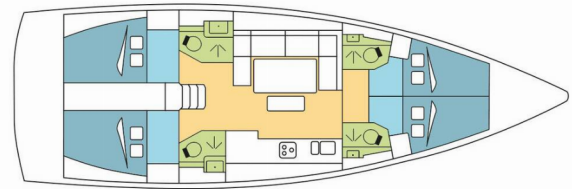

DUFOUR 460 GL

ILHA GRANDE

The Sailing yacht Dufour 460 GL „ILHA GRANDE“, built in 2018, is moored in Athens, Alimos marina, - Greece. The yacht has 4 cabins, can accommodate 8 + 2 persons and has 4 toilets/showers.

ILHA GRANDE

Production Year

2018

Length

14.15 m

Cabins

4

Berths

Deck

Bimini top (2025 renewal), Cockpit table, Cockpit/stern, outside shower, Dinghy, Electric anchor windlass, Outboard engine, Sprayhood (2025 renewal), Swimming ladder

Entertainment

Outdoor speakers, Radio CD mp3 player