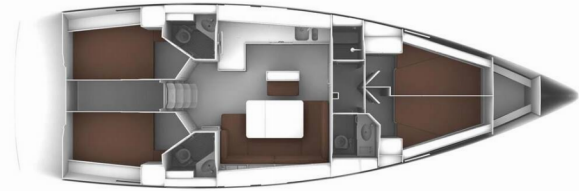

BAVARIA CRUISER 46

Rubin

The Sailing yacht Bavaria Cruiser 46 „Rubin“, built in 2021, is moored in Marina Kornati, Biograd, Biograd - Croatia. The yacht has 4 cabins, can accommodate 8 + 1 persons and has 3 toilets/showers.

Rubin

Production Year

2021

Length

14.27 m

Cabins

4

Berths