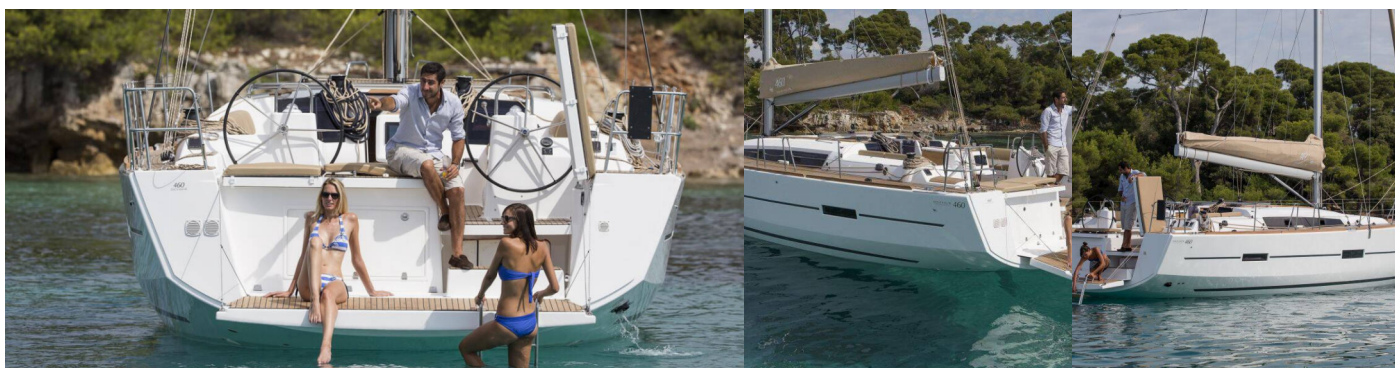

PRICE / WEEKS

13.03. - 20.03.2027 1.571 € ~~1.745 €~~	20.03. - 27.03.2027 1.571 € ~~1.745 €~~	27.03. - 03.04.2027 1.571 € ~~1.745 €~~	03.04. - 10.04.2027 1.571 € ~~1.745 €~~
10.04. - 17.04.2027 1.571 € ~~1.745 €~~	17.04. - 24.04.2027 1.571 € ~~1.745 €~~	24.04. - 01.05.2027 2.111 € ~~2.345 €~~	01.05. - 08.05.2027 2.111 € ~~2.345 €~~
08.05. - 15.05.2027 2.223 € ~~2.470 €~~	15.05. - 22.05.2027 2.561 € ~~2.845 €~~	22.05. - 29.05.2027 2.898 € ~~3.220 €~~	29.05. - 05.06.2027 3.393 € ~~3.770 €~~
05.06. - 12.06.2027 3.884 € ~~4.315 €~~	12.06. - 19.06.2027 4.109 € ~~4.565 €~~	19.06. - 26.06.2027 4.109 € ~~4.565 €~~	26.06. - 03.07.2027 4.109 € ~~4.565 €~~

WEB

najachty.pl

PHONE

+48 882 071 532

E-MAIL

biuro@najachty.pl

NAJACHTY

ul. Pi. Świętej Małgorzaty 1-2/42B, 58-100, Świdnica, Poland