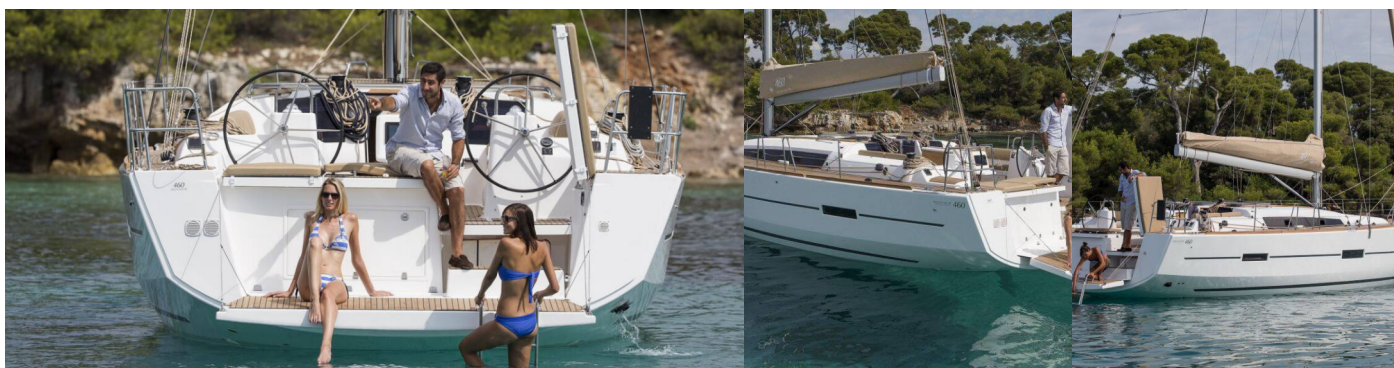

PRICE / WEEKS

23.05. - 30.05.2026 Booked	30.05. - 06.06.2026 Booked	06.06. - 13.06.2026 4.175 €	13.06. - 20.06.2026 Booked
20.06. - 04.07.2026 Booked	04.07. - 11.07.2026 4.144 € ~~4.875 €~~	11.07. - 18.07.2026 Booked	18.07. - 25.07.2026 3.957 € ~~4.655 €~~
25.07. - 01.08.2026 Booked	01.08. - 08.08.2026 4.116 € ~~5.100 €~~	08.08. - 15.08.2026 Booked	15.08. - 29.08.2026 Booked
29.08. - 05.09.2026 3.260 € ~~4.075 €~~	05.09. - 12.09.2026 Booked	12.09. - 19.09.2026 Booked	19.09. - 26.09.2026 3.985 €
26.09. - 03.10.2026 Booked	03.10. - 10.10.2026 Booked	20.11. - 12.03.2027 Booked	

WEB

najachty.pl

PHONE

+48 882 071 532

E-MAIL

biuro@najachty.pl

NAJACHTY

ul. Pi. Świętej Małgorzaty 1-2/42B, 58-100, Świdnica, Poland