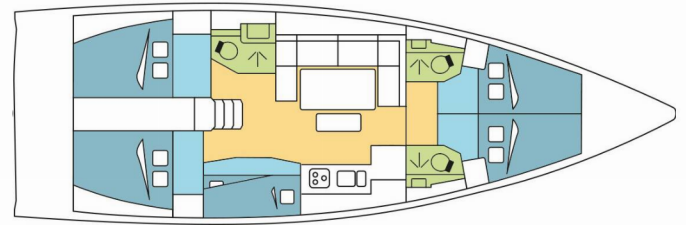

DUFOUR 460 GL

WOODPECKER

The Sailing yacht Dufour 460 GL „WOODPECKER“, built in 2019, is moored in Olbia, - Italy. The yacht has 5 cabins, can accomodate 10 + 2 persons and has 3 toilets/showers.

YACHT SPECIFICATIONS

Production Year

2019

Length

14.15 m

Cabins

5

Berths

10 + 2