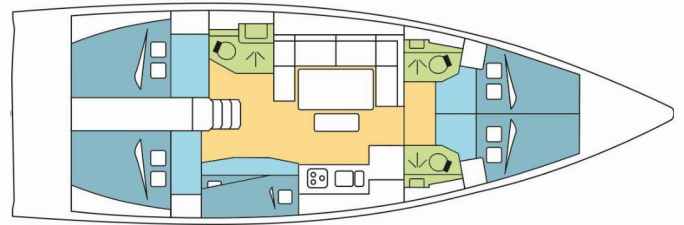

DUFOUR 460 GL

WOODPECKER

The Sailing yacht Dufour 460 GL „WOODPECKER“, built in 2019, is moored in Olbia, - Italy. The yacht has 5 cabins, can accomodate 10 + 2 persons and has 3 toilets/showers.

YACHT SPECIFICATIONS

Production Year

2019

Length

14.15 m

Cabins

5

Berths

10 + 2