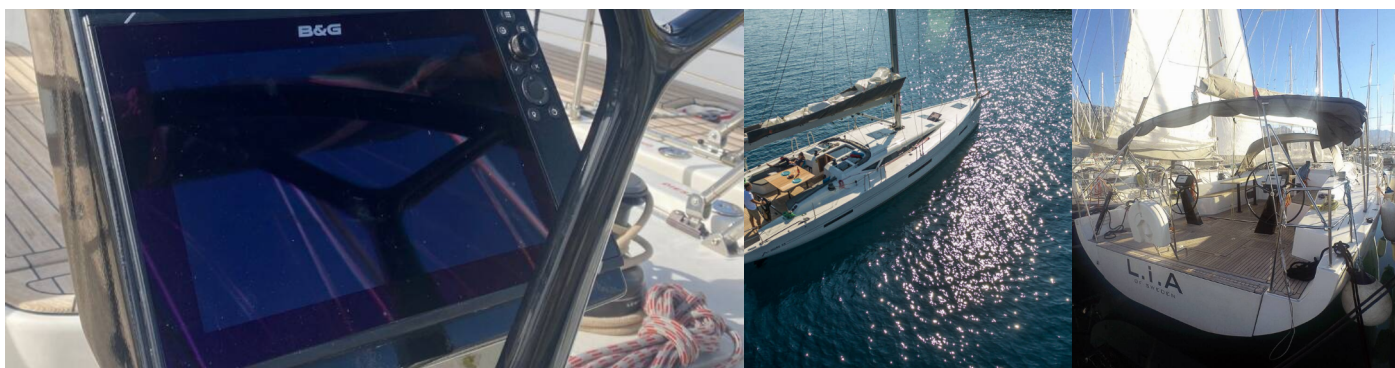

PRICE / WEEKS

25.04. - 02.05.2026 2.625 € ~~3.750 €~~	02.05. - 09.05.2026 2.905 € ~~4.150 €~~	09.05. - 16.05.2026 2.905 € ~~4.150 €~~	16.05. - 30.05.2026 Booked
30.05. - 06.06.2026 3.465 € ~~4.950 €~~	06.06. - 13.06.2026 3.465 € ~~4.950 €~~	13.06. - 20.06.2026 4.455 € ~~4.950 €~~	20.06. - 27.06.2026 4.455 € ~~4.950 €~~
27.06. - 04.07.2026 5.130 € ~~5.700 €~~	04.07. - 11.07.2026 5.130 € ~~5.700 €~~	11.07. - 18.07.2026 Booked	18.07. - 25.07.2026 5.130 € ~~5.700 €~~
25.07. - 01.08.2026 5.130 € ~~5.700 €~~	01.08. - 08.08.2026 5.130 € ~~5.700 €~~	08.08. - 15.08.2026 5.130 € ~~5.700 €~~	15.08. - 22.08.2026 Booked
22.08. - 29.08.2026 Booked	29.08. - 05.09.2026 4.545 € ~~5.050 €~~	05.09. - 12.09.2026 4.545 € ~~5.050 €~~	12.09. - 19.09.2026 Booked
19.09. - 26.09.2026 On option	26.09. - 03.10.2026 4.545 € ~~5.050 €~~	03.10. - 10.10.2026 3.915 € ~~4.350 €~~	10.10. - 17.10.2026 3.915 € ~~4.350 €~~
17.10. - 24.10.2026 3.915 € ~~4.350 €~~	24.10. - 31.10.2026 3.915 € ~~4.350 €~~	31.10. - 07.11.2026 3.915 € ~~4.350 €~~	

WEB

najachty.pl

PHONE

+48 882 071 532

E-MAIL

biuro@najachty.pl

NAJACHTY

ul. Pi. Świętej Małgorzaty 1-2/42B, 58-100, Świdnica, Poland