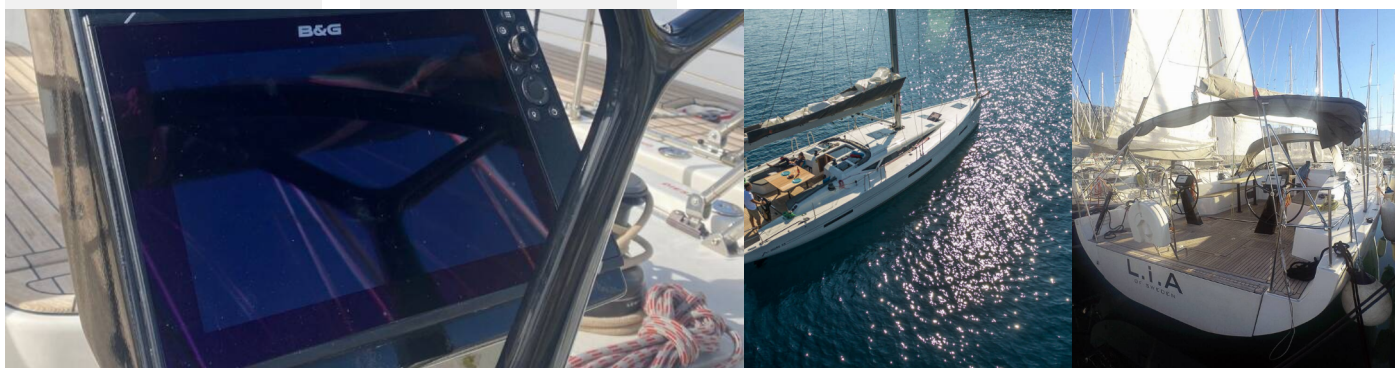

PRICE / WEEKS

05.12. - 12.12.2026 3.915 € ~~4.350 €~~	12.12. - 19.12.2026 3.915 € ~~4.350 €~~	19.12. - 26.12.2026 3.915 € ~~4.350 €~~	26.12. - 02.01.2027 3.838 € ~~4.264 €~~
02.01. - 09.01.2027 3.563 € ~~3.750 €~~	09.01. - 16.01.2027 3.563 € ~~3.750 €~~	16.01. - 23.01.2027 3.563 € ~~3.750 €~~	23.01. - 30.01.2027 3.563 € ~~3.750 €~~
30.01. - 06.02.2027 3.563 € ~~3.750 €~~	06.02. - 13.02.2027 3.563 € ~~3.750 €~~	13.02. - 20.02.2027 3.563 € ~~3.750 €~~	20.02. - 27.02.2027 3.563 € ~~3.750 €~~
27.02. - 06.03.2027 3.563 € ~~3.750 €~~	06.03. - 13.03.2027 3.563 € ~~3.750 €~~	13.03. - 20.03.2027 3.563 € ~~3.750 €~~	20.03. - 27.03.2027 3.563 € ~~3.750 €~~
27.03. - 03.04.2027 3.563 € ~~3.750 €~~	03.04. - 10.04.2027 3.563 € ~~3.750 €~~	10.04. - 17.04.2027 3.563 € ~~3.750 €~~	17.04. - 24.04.2027 3.563 € ~~3.750 €~~
24.04. - 01.05.2027 3.563 € ~~3.750 €~~	01.05. - 08.05.2027 3.943 € ~~4.150 €~~	08.05. - 15.05.2027 3.943 € ~~4.150 €~~	15.05. - 22.05.2027 3.943 € ~~4.150 €~~
22.05. - 29.05.2027 3.943 € ~~4.150 €~~	29.05. - 05.06.2027 4.703 € ~~4.950 €~~	05.06. - 12.06.2027 4.703 € ~~4.950 €~~	12.06. - 19.06.2027 4.703 € ~~4.950 €~~

WEB

najachty.pl

PHONE

+48 882 071 532

E-MAIL

biuro@najachty.pl

NAJACHTY

ul. Pi. Świętej Małgorzaty 1-2/42B, 58-100, Świdnica, Poland