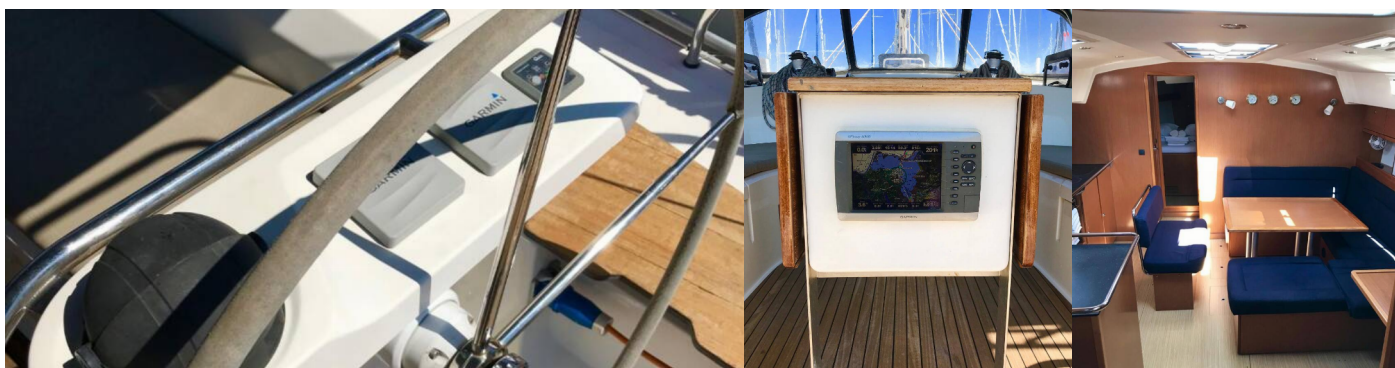

PRICE / WEEKS

25.04. - 02.05.2026 1.672 € ~~2.090 €~~	02.05. - 09.05.2026 1.672 € ~~2.090 €~~	09.05. - 16.05.2026 1.672 € ~~2.090 €~~	16.05. - 30.05.2026 Booked
30.05. - 06.06.2026 2.504 € ~~3.130 €~~	06.06. - 13.06.2026 Booked	13.06. - 20.06.2026 Booked	20.06. - 27.06.2026 Booked
27.06. - 04.07.2026 2.974 € ~~3.130 €~~	04.07. - 18.07.2026 Booked	18.07. - 01.08.2026 Booked	01.08. - 08.08.2026 Booked
08.08. - 15.08.2026 Booked	15.08. - 22.08.2026 3.780 €	22.08. - 19.09.2026 Booked	19.09. - 26.09.2026 Booked
26.09. - 03.10.2026 Booked	03.10. - 10.10.2026 2.090 €	10.10. - 17.10.2026 Booked	17.10. - 24.10.2026 1.900 €
24.10. - 31.10.2026 1.900 €	31.10. - 07.11.2026 1.900 €		

WEB

najachty.pl

PHONE

+48 882 071 532

E-MAIL

biuro@najachty.pl

NAJACHTY

ul. Pi. Świętej Małgorzaty 1-2/42B, 58-100, Świdnica, Poland