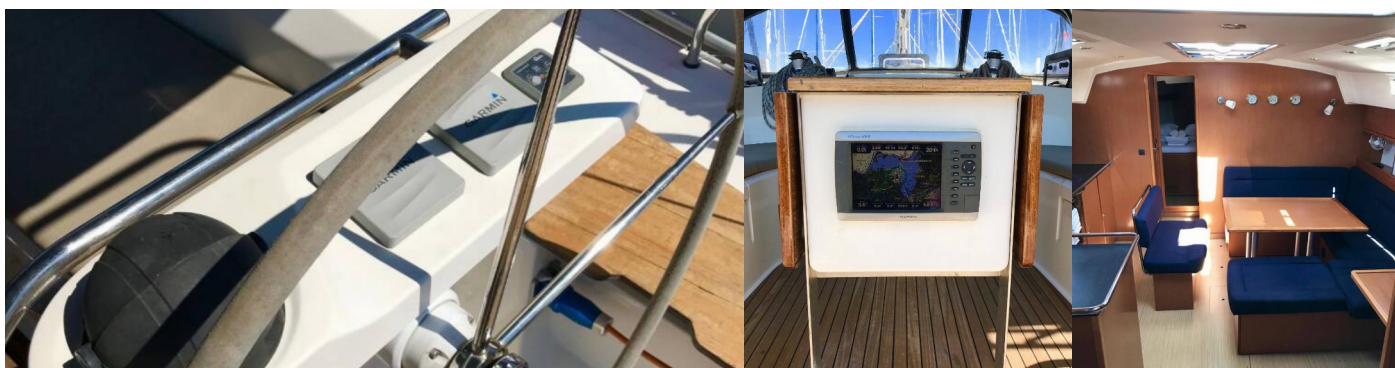

PRICE / WEEKS

07.11. - 14.11.2026

1.900 €

14.11. - 21.11.2026

1.900 €

21.11. - 28.11.2026

1.900 €

28.11. - 05.12.2026

1.900 €

05.12. - 12.12.2026

1.900 €

12.12. - 19.12.2026

1.900 €

19.12. - 26.12.2026

1.900 €

WEB

najachty.pl

PHONE

+48 882 071 532

E-MAIL

biuro@najachty.pl

NAJACHTY

ul. Pi. Świętej Małgorzaty 1-2/42B, 58-100, Świdnica, Poland