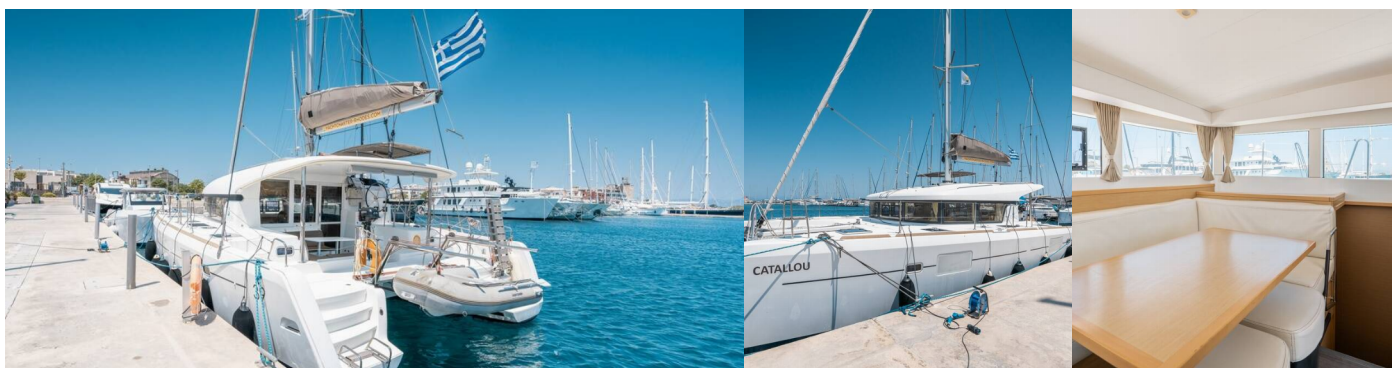

PRICE / WEEKS

16.05. - 23.05.2026 2.905 € ~~4.150 €~~	23.05. - 30.05.2026 3.320 € ~~4.150 €~~	30.05. - 06.06.2026 3.320 € ~~4.150 €~~	06.06. - 13.06.2026 Booked
13.06. - 20.06.2026 Booked	25.06. - 04.07.2026 Booked	04.07. - 11.07.2026 Booked	11.07. - 18.07.2026 Booked
18.07. - 25.07.2026 3.713 € ~~4.950 €~~	25.07. - 01.08.2026 Booked	01.08. - 15.08.2026 Booked	15.08. - 22.08.2026 4.760 € ~~5.950 €~~
22.08. - 29.08.2026 Booked	29.08. - 05.09.2026 4.797 € ~~5.330 €~~	05.09. - 12.09.2026 4.797 € ~~5.330 €~~	12.09. - 19.09.2026 4.797 € ~~5.330 €~~
19.09. - 26.09.2026 Booked	26.09. - 03.10.2026 Booked	03.10. - 10.10.2026 Booked	10.10. - 17.10.2026 3.843 € ~~4.270 €~~
17.10. - 24.10.2026 3.203 € ~~4.270 €~~	24.10. - 31.10.2026 3.203 € ~~4.270 €~~	31.10. - 07.11.2026 3.203 € ~~4.270 €~~	07.11. - 14.11.2026 3.203 € ~~4.270 €~~
14.11. - 21.11.2026 3.203 € ~~4.270 €~~	21.11. - 28.11.2026 3.203 € ~~4.270 €~~	28.11. - 05.12.2026 3.203 € ~~4.270 €~~	

WEB

najachty.pl

PHONE

+48 882 071 532

E-MAIL

biuro@najachty.pl

NAJACHTY

ul. Pi. Świętej Małgorzaty 1-2/42B, 58-100, Świdnica, Poland