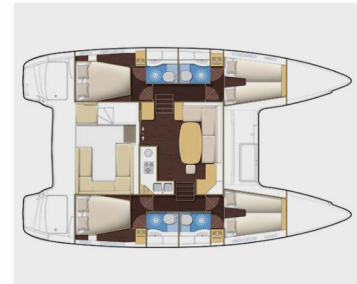

LAGOON 39

Catallou

The Catamaran Lagoon 39 „Catallou“, built in 2017, is moored in Rhodes New Marina, - Greece. The yacht has 4 + 2 cabins, can accommodate 8 + 2 persons and has 4 toilets/showers.

YACHT SPECIFICATIONS

Production Year

2017

Length

11.74 m

Cabins

4 + 2

Berths

8 + 2