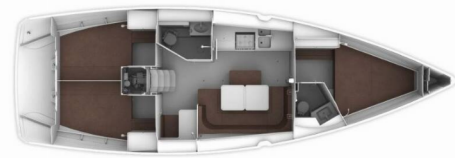

BAVARIA CRUISER 41

Nostalgia

The Sailing yacht Bavaria Cruiser 41 „Nostalgia“, built in 2017, is moored in Rhodes New Marina, - Greece. The yacht has 3 cabins, can accommodate 6 + 1 persons and has 2 toilets/showers.

YACHT SPECIFICATIONS

Charter Base

Rhodes New Marina, Greece

Yacht ID

2107

Brand

Bavaria Yachtbau

Name

Nostalgia

Production Year

2017

Length

12.35 m

Cabins

3

Berths

6 + 1

Head/Shower

2

STANDARD YACHT EQUIPMENT

Comfort

Blankets, Pillows, Towels

Deck

Bimini top, Electric anchor windlass, Outboard engine, Sprayhood

Entertainment

Outdoor speakers, Radio CD player

Galley

Oven, Refrigerator, Sink

Interior

Electric fans in cabins

Navigation

Autopilot, Bow thruster, Complete navigation equipment, GPS, GPS chart plotter - cockpit

Yacht electrics

Air Conditioning, Solar panels