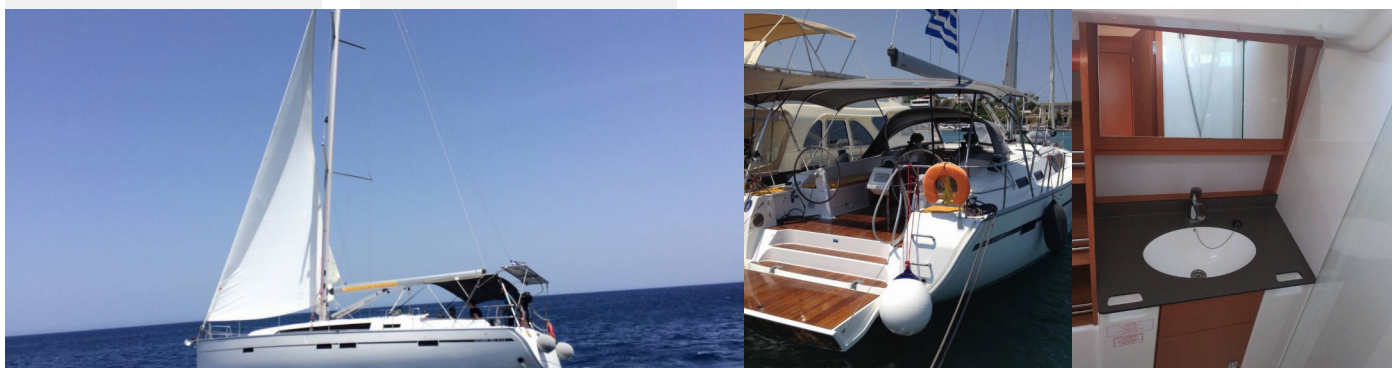

PRICE / WEEKS

05.12. - 12.12.2026 3.528 € ~~4.410 €~~	12.12. - 19.12.2026 3.528 € ~~4.410 €~~	19.12. - 26.12.2026 3.528 € ~~4.410 €~~	26.12. - 02.01.2027 3.323 € ~~4.154 €~~
02.01. - 09.01.2027 2.358 € ~~2.620 €~~	09.01. - 16.01.2027 2.358 € ~~2.620 €~~	16.01. - 23.01.2027 2.358 € ~~2.620 €~~	23.01. - 30.01.2027 2.358 € ~~2.620 €~~
30.01. - 06.02.2027 2.358 € ~~2.620 €~~	06.02. - 13.02.2027 2.358 € ~~2.620 €~~	13.02. - 20.02.2027 2.358 € ~~2.620 €~~	20.02. - 27.02.2027 2.358 € ~~2.620 €~~
27.02. - 06.03.2027 2.358 € ~~2.620 €~~	06.03. - 13.03.2027 2.358 € ~~2.620 €~~	13.03. - 20.03.2027 2.358 € ~~2.620 €~~	20.03. - 27.03.2027 2.358 € ~~2.620 €~~
27.03. - 03.04.2027 2.358 € ~~2.620 €~~	03.04. - 10.04.2027 2.358 € ~~2.620 €~~	10.04. - 17.04.2027 2.358 € ~~2.620 €~~	17.04. - 24.04.2027 2.475 € ~~2.750 €~~
24.04. - 01.05.2027 2.475 € ~~2.750 €~~	01.05. - 08.05.2027 2.475 € ~~2.750 €~~	08.05. - 15.05.2027 2.475 € ~~2.750 €~~	15.05. - 22.05.2027 3.861 € ~~4.290 €~~
22.05. - 29.05.2027 3.861 € ~~4.290 €~~	29.05. - 05.06.2027 3.861 € ~~4.290 €~~	05.06. - 12.06.2027 3.861 € ~~4.290 €~~	12.06. - 19.06.2027 4.059 € ~~4.510 €~~

WEB

najachty.pl

PHONE

+48 882 071 532

E-MAIL

biuro@najachty.pl

NAJACHTY

ul. Pi. Świętej Małgorzaty 1-2/42B, 58-100, Świdnica, Poland