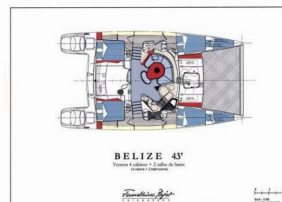

BELIZE 43

Artemis K

The Catamaran Belize 43 „Artemis K“, built in 2006, is moored in Lefkas main port, Lefkas - Greece. The yacht has 4 + 2 cabins, can accommodate 8 + 2 persons and has 2 toilets/showers.

YACHT SPECIFICATIONS

Charter Base

Lefkas main port, Greece

Yacht ID

2060

Brand

Fountaine Pajot

Name

Artemis K

Production Year

2006

Length

13.00 m

Cabins

4 + 2

Berths

Deck

Bimini top, Bosun's chair (Safe seat) (boatswain's chair), Cockpit table, Cockpit/stern, outside shower, Dinghy, Electric anchor windlass, Gangway, Swimming ladder

Entertainment

Diving mask, Outdoor speakers, Radio CD mp3 player