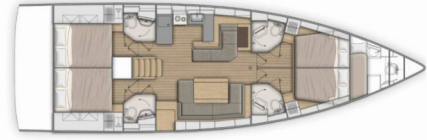

# OCEANIS 51.1

Grey Goose

The Sailing yacht Oceanis 51.1 „Grey Goose“, built in 2019, is moored in Sukosan, D-Marin Dalmacija Marina, - Croatia. The yacht has 4 + 1 cabins, can accomodate 8 + 2 + 1 persons and has 4 toilets/showers.