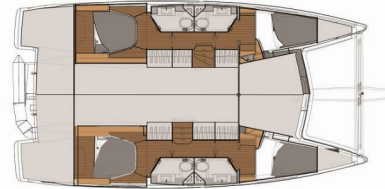

FONTAINE PAJOT LUCIA 40

Sunrise

The Catamaran Fountaine Pajot Lucia 40 „Sunrise“, built in 2019, is moored in Göcek, Göcek – Turkey. The yacht has 4 cabins, can accommodate 8 + 2 persons and has 4 toilets/showers.

YACHT SPECIFICATIONS

Charter Base

Göcek, Turkey

Yacht ID

2024

Brand

Fountaine Pajot

Name

Sunrise

Production Year

2019

Length

11.73 m

Cabins

4

Berths

8 + 2

Head/Shower

4

STANDARD YACHT EQUIPMENT

Comfort

Blankets, Cockpit cushions, Pillows

Deck

Anchor with chain (80 m chain), Bilge pump – Mechanic, Bimini top, Boat hook, Canister for water, Cockpit light, Cockpit table, Cockpit/stern, outside shower, Deck brush, Dinghy, Dinghy (byboat) pump, Electric anchor windlass, Fenders, Fuel funnel, Gangway, Impeller, V-belt, oilfilter, Jerry cans for diesel (20 L), Jerry cans for fuel (full), Mooring ropes (2x15m + 2x30m), Plastic bucket, Repair box for dinghy, Reserve motor oil, Spare anchor (Reserve, Auxiliary anchor), Sponge, Spring line (40 m), Swimming ladder, Water hose, Winch handles

Entertainment

Mobile phone (Mobile phone – direct connection to base and other E.G.G. Yachts), Outdoor speakers, Radio CD player, USB, AUX input, Snorkeling equipment (mask and snorkel)

Galley

Gas bottles, Gas cookers, Hot water, Kitchen utensils (Galley equipment, cutlery), Oven, Refrigerator (12 V), Sink

Interior

Barometer, Clock, Convertible table (in saloon)

Navigation

Autopilot, Binoculars, Compass, GPS chart plotter, Hand bearing compass, Log, Nautical charts, Navigation set, Pilot book, Radar reflector, Wind instrument/Anemometer, Windex

Safety

Black Water Tank, Distress signals, Emergency tiller, Fire blanket, Fire extinguisher, First aid kit, Fog horn, Life belts (Safety harness), Life buoy + Flashing light, Life jacket (children), Life jackets, Liferaft, Oars (Paddles), Repair kit, Search light, Set of tools, Sos Dan Buoy, Torch, VHF radio, Wire (shroud) cutter

Yacht electrics

Batteries, Battery charger (220 V), Bilge pump – Electric, Heating (Webasto), Inverter (12V – 220 V), Plug 220V, 12 V, Service batteries, Solar panels, Start battery