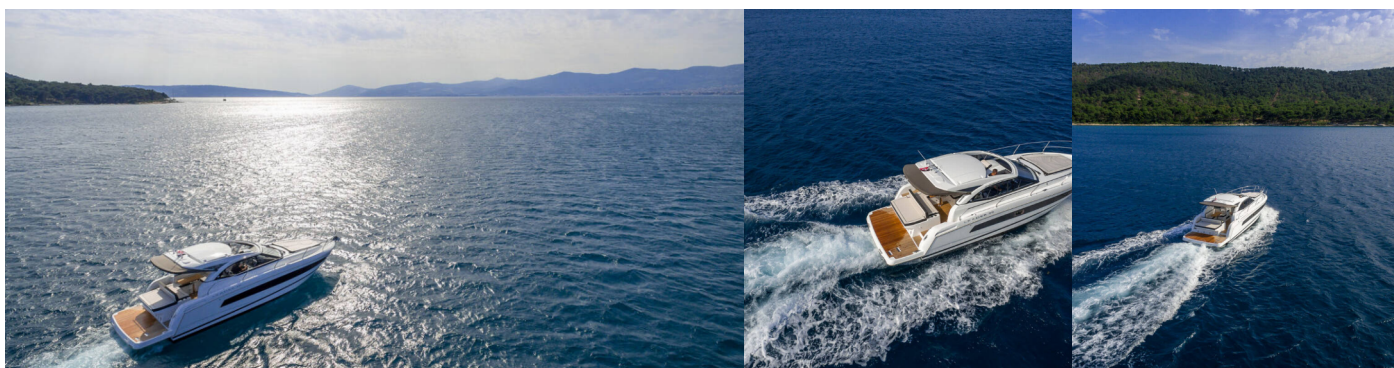

PRICE / WEEKS

25.04. - 02.05.2026 3.040 € ~~4.000 €~~	02.05. - 09.05.2026 3.177 € ~~4.180 €~~	09.05. - 16.05.2026 3.177 € ~~4.180 €~~	16.05. - 23.05.2026 Booked
23.05. - 30.05.2026 3.703 € ~~5.090 €~~	30.05. - 06.06.2026 4.072 € ~~5.090 €~~	06.06. - 13.06.2026 Booked	13.06. - 20.06.2026 4.392 € ~~5.490 €~~
20.06. - 27.06.2026 Booked	27.06. - 04.07.2026 Booked	04.07. - 11.07.2026 5.262 € ~~6.190 €~~	11.07. - 18.07.2026 5.262 € ~~6.190 €~~
18.07. - 25.07.2026 5.347 € ~~6.290 €~~	25.07. - 01.08.2026 5.347 € ~~6.290 €~~	01.08. - 08.08.2026 Booked	08.08. - 15.08.2026 5.347 € ~~6.290 €~~
15.08. - 22.08.2026 Booked	22.08. - 29.08.2026 5.177 € ~~6.090 €~~	29.08. - 05.09.2026 4.667 € ~~5.490 €~~	05.09. - 12.09.2026 4.667 € ~~5.490 €~~
12.09. - 19.09.2026 Booked	19.09. - 26.09.2026 4.327 € ~~5.090 €~~	26.09. - 03.10.2026 3.553 € ~~4.180 €~~	03.10. - 10.10.2026 3.553 € ~~4.180 €~~
10.10. - 17.10.2026 3.400 € ~~4.000 €~~	17.10. - 24.10.2026 3.400 € ~~4.000 €~~	24.10. - 31.10.2026 3.400 € ~~4.000 €~~	31.10. - 07.11.2026 3.400 € ~~4.000 €~~

WEB

najachty.pl

PHONE

+48 882 071 532

E-MAIL

biuro@najachty.pl

NAJACHTY

ul. Pi. Świętej Małgorzaty 1-2/42B, 58-100, Świdnica, Poland