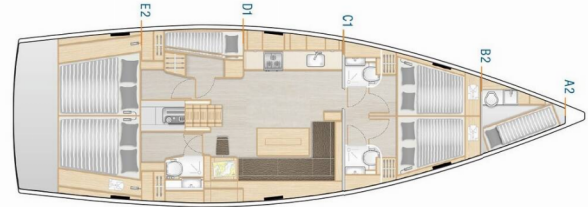

HANSE 508

Hamam

The Sailing yacht Hanse 508 „Hamam“, built in 2019, is moored in Fethiye, Lykia Yacht Club, - Turkey. The yacht has 5 + 1 cabins, can accommodate 10 + 1 + 1 persons and has 3 + 1 toilets/showers.

Hamam

Production Year

2019

Length

15.55 m

Cabins

5 + 1

Berths

10 + 1 + 1

Head/Shower

3 + 1

STANDARD YACHT EQUIPMENT

Deck

Bathing platform, Bimini top, Cockpit table, Cockpit/stern, outside shower, Dinghy, Electric anchor windlass, Sprayhood, Teak cockpit

Entertainment