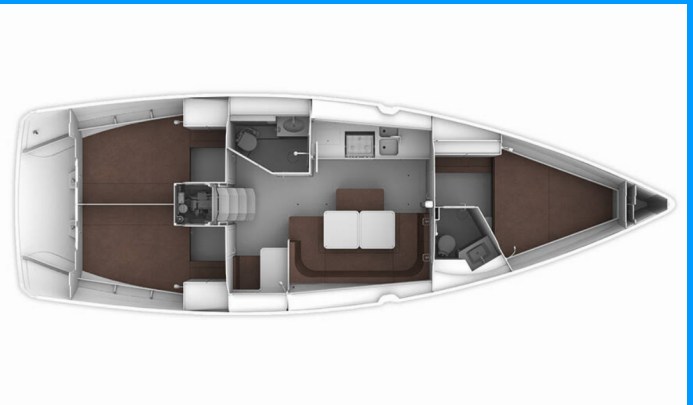

BAVARIA CRUISER 41

Marea

The Sailing yacht Bavaria Cruiser 41 „Marea“, built in 2015, is moored in Lefkas main port, Lefkas - Greece. The yacht has 3 cabins, can accommodate 6 + 1 persons and has 2 toilets/showers.

Marea

Production Year

2015

Length

12.35 m

Cabins

3

Berths

6 + 1

Head/Shower

2

STANDARD YACHT EQUIPMENT

Comfort

Bedlinen and towels

Deck

Bathing platform, Bimini top, Cockpit table, Dinghy, Electric anchor windlass, Fenders, Mooring ropes, Outboard engine, Sprayhood, Swimming ladder, Winch handles