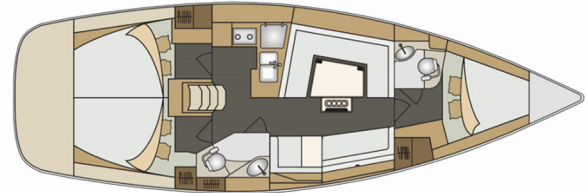

ELAN IMPRESSION 40

Mona

The Sailing yacht Elan Impression 40 „Mona“, built in 2018, is moored in Marina Kornati, Biograd, Biograd - Croatia. The yacht has 3 cabins, can accomodate 6 + 2 persons and has 2 toilets/showers.

6 + 2

Head/Shower

2

STANDARD YACHT EQUIPMENT

Deck

Bathing platform, Bimini top, Cockpit table, Cockpit/stern, outside shower, Dinghy (2,40m), Electric anchor windlass, Sprayhood, Swimming ladder

Entertainment