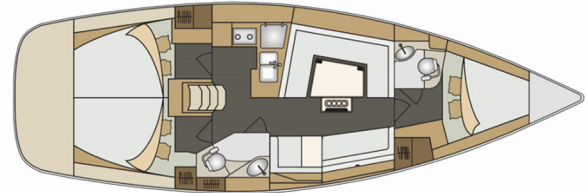

ELAN IMPRESSION 40

Mona

The Sailing yacht Elan Impression 40 „Mona“, built in 2018, is moored in Marina Kornati, Biograd, Biograd - Croatia. The yacht has 3 cabins, can accommodate 6 + 2 persons and has 2 toilets/showers.

6 + 2

Head/Shower

2

STANDARD YACHT EQUIPMENT

Deck

Bathing platform, Bimini top, Cockpit table, Cockpit/stern, outside shower, Dinghy (2,40m), Electric anchor windlass, Sprayhood, Swimming ladder

Entertainment