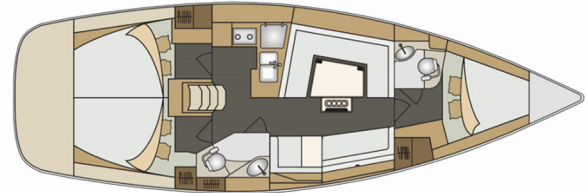

ELAN IMPRESSION 40

Anadea

The Sailing yacht Elan Impression 40 „Anadea“, built in 2017, is moored in Marina Kornati, Biograd, Biograd - Croatia. The yacht has 3 cabins, can accomodate 6 + 2 persons and has 2 toilets/showers.

Anadea

Production Year

2017

Length

11.90 m

Cabins

3

Berths

6 + 2

Head/Shower

2

STANDARD YACHT EQUIPMENT

Deck

Bathing platform, Bimini top, Cockpit table, Cockpit/stern, outside shower, Dinghy (2,40m), Electric anchor windlass, Sprayhood, Swimming ladder

Entertainment