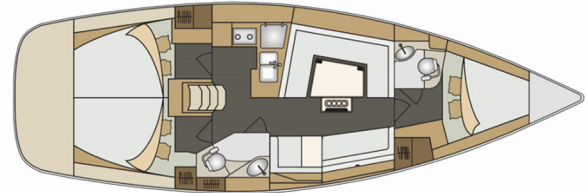

ELAN IMPRESSION 40

Anadea

The Sailing yacht Elan Impression 40 „Anadea“, built in 2017, is moored in Marina Kornati, Biograd, Biograd - Croatia. The yacht has 3 cabins, can accomodate 6 + 2 persons and has 2 toilets/showers.