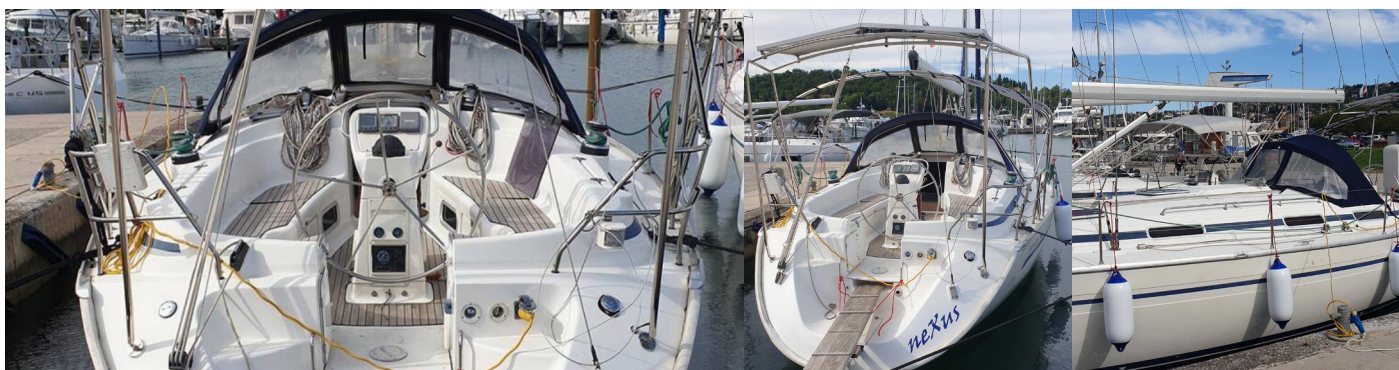

PRICE / WEEKS

07.11. - 14.11.2026

1.393 € ~~1.990 €~~

15.11. - 31.12.2026

Booked

WEB

najachty.pl

PHONE

+48 882 071 532

E-MAIL

biuro@najachty.pl

NAJACHTY

ul. Pi. Świętej Małgorzaty 1-2/42B, 58-100, Świdnica, Poland