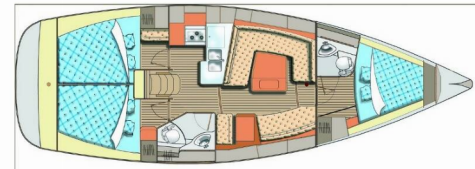

# ELAN IMPRESSION 40

Janina

The Sailing yacht Elan Impression 40 „Janina“, built in 2019, is moored in Pula, Marina Polesana, - Croatia. The yacht has 3 cabins, can accommodate 6 + 2 persons and has 2 toilets/showers.