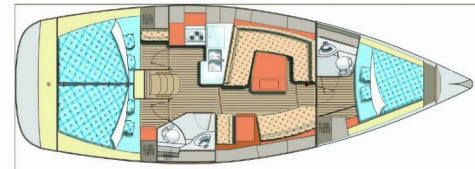

ELAN IMPRESSION 40

Janina

The Sailing yacht Elan Impression 40 „Janina“, built in 2019, is moored in Marina Kremik, Primosten, - Croatia. The yacht has 3 cabins, can accomodate 6 + 2 persons and has 2 toilets/showers.

Anchor Delta, Bathing platform, Bimini top, Cockpit table, Cockpit/stern, outside shower, Dinghy, Electric anchor windlass, LED outdoor ambiance lights, Sprayhood

Entertainment

Indoor speakers, Radio CD player + USB