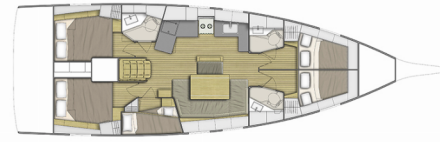

# OCEANIS 46.1

Kos 46.5

The Sailing yacht Oceanis 46.1 „Kos 46.5“ , built in 2019, is moored in Athens, Alimos marina, - Greece. The yacht has 5 cabins, can accomodate 10 persons and has 3 toilets/showers.