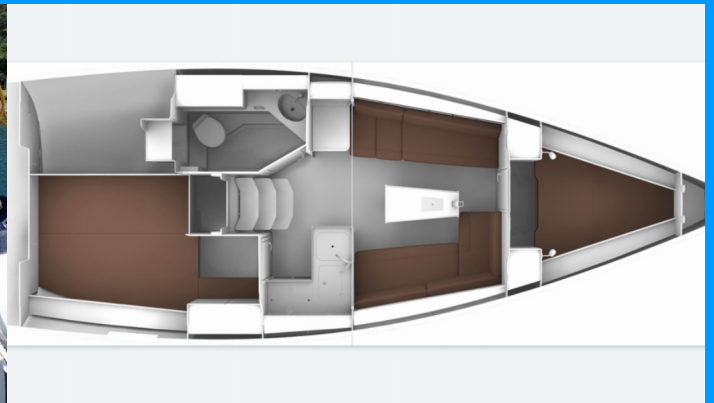

BAVARIA CRUISER 34

Sora

The Sailing yacht Bavaria Cruiser 34 „Sora“, built in 2019, is moored in Setur Göcek Village Port, Göcek - Turkey. The yacht has 2 cabins, can accommodate 4 + 2 persons and has 1 toilets/showers.

Sora

Production Year

2019

Length

9.99 m

Cabins

2

Berths