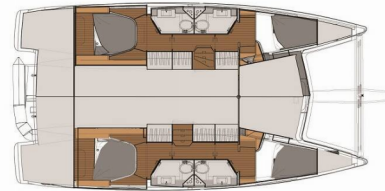

FONTAINE PAJOT LUCIA 40

Relax Planet

The Catamaran Fountaine Pajot Lucia 40 „Relax Planet“, built in 2019, is moored in Sicily, Portorosa, - Italy. The yacht has 4 cabins, can accommodate 8 + 2 persons and has 4 toilets/showers.

YACHT SPECIFICATIONS

Charter Base

Sicily, Portorosa, Italy

Yacht ID

1909

Brand

Fountaine Pajot

Name

Relax Planet

Production Year

2019

Length

11.73 m

Cabins

4

Berths

8 + 2

Head/Shower

4

STANDARD YACHT EQUIPMENT

Comfort

Cockpit cushions

Deck

Bimini top, Cockpit table, Cockpit/stern, outside shower, Deck lights, Dinghy (3,10m), Electric anchor windlass, Sprayhood

Entertainment

Outdoor speakers, Radio CD player + USB

Interior

Electric toilet

Navigation

Autopilot, GPS chart plotter, Log/speed instrument, Wind instrument/Anemometer

Safety

Black Water Tank

Sails

Electric winch, Lazy bag, Square top main sail

Yacht electrics

Battery charger, Inverter (2000W), Shore connection 220 V