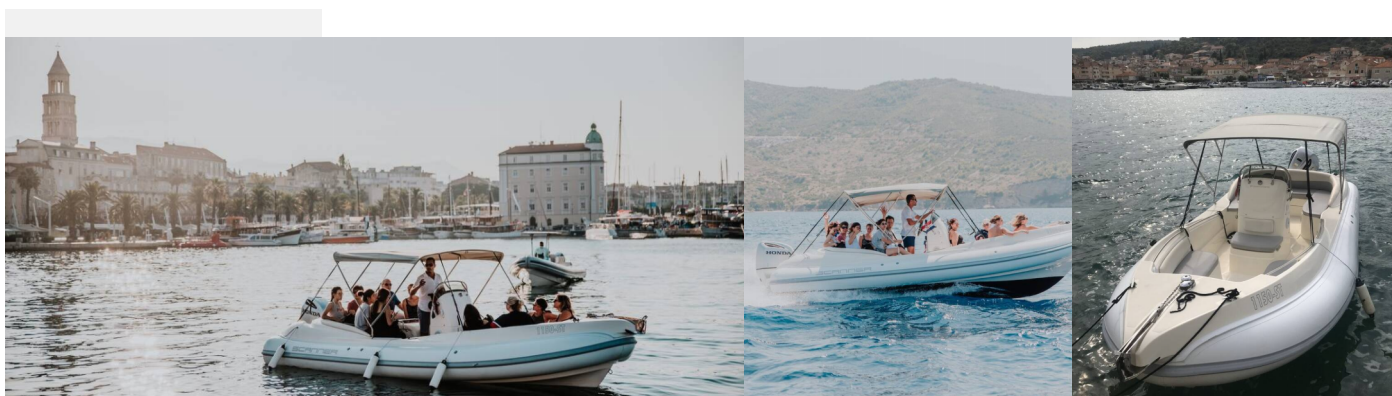

PRICE / WEEKS

07.06. - 14.06.2025 2.089 €	14.06. - 21.06.2025 2.389 €	21.06. - 28.06.2025 2.474 €	28.06. - 05.07.2025 3.074 €
05.07. - 12.07.2025 3.074 €	12.07. - 19.07.2025 3.074 €	19.07. - 26.07.2025 3.074 €	26.07. - 02.08.2025 3.074 €
02.08. - 09.08.2025 3.074 €	09.08. - 16.08.2025 3.074 €	16.08. - 23.08.2025 2.989 €	23.08. - 30.08.2025 2.389 €
30.08. - 06.09.2025 2.389 €	06.09. - 13.09.2025 2.346 €	13.09. - 20.09.2025 2.046 €	20.09. - 27.09.2025 2.031 €
27.09. - 04.10.2025 1.931 €	04.10. - 11.10.2025 1.931 €	11.10. - 18.10.2025 1.931 €	18.10. - 25.10.2025 1.931 €
25.10. - 01.11.2025 1.931 €	01.11. - 08.11.2025 1.931 €	08.11. - 15.11.2025 1.931 €	15.11. - 22.11.2025 1.931 €
22.11. - 29.11.2025 1.931 €	29.11. - 06.12.2025 1.931 €	06.12. - 13.12.2025 1.931 €	13.12. - 20.12.2025 1.931 €

WEB

najachty.pl

PHONE

+48 882 071 532

E-MAIL

biuro@najachty.pl

NAJACHTY

ul. Pi. Świętej Małgorzaty 1-2/42B, 58-100, Świdnica, Poland