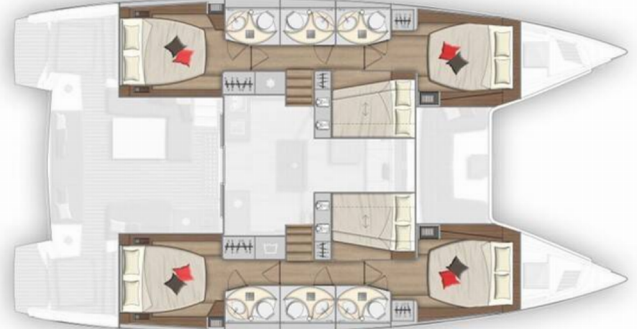

LAGOON 50

Aeolian Myth

The Catamaran Lagoon 50 „Aeolian Myth“, built in 2019, is moored in Preveza Marina, - Greece. The yacht has 6 + 2 cabins, can accommodate 10 + 2 persons and has 6 + 2 toilets/showers.

Aeolian Myth

Production Year

2019

Length

14.75 m

Cabins

6 + 2

Berths