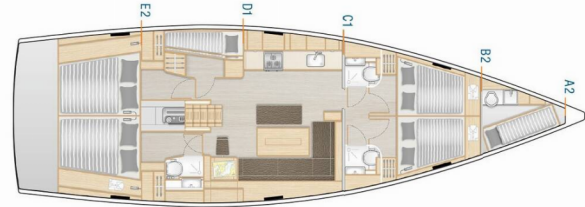

HANSE 508

Uptown Girl

The Sailing yacht Hanse 508 „Uptown Girl“, built in 2019, is moored in Dubrovnik, Komolac, ACI Marina Dubrovnik, - Croatia. The yacht has 5 + 1 cabins, can accommodate 10 + 2 + 1 persons and has 3 + 1 toilets/showers.

Uptown Girl

Production Year

2019

Length

15.55 m

Cabins

5 + 1

Berths