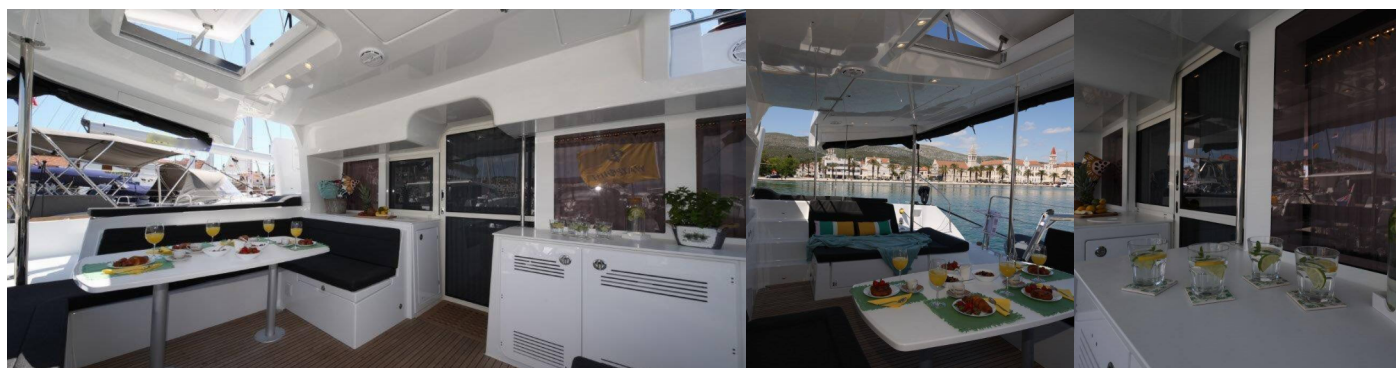

PRICE / WEEKS

07.11. - 14.11.2026

3.348 € ~~5.150 €~~

14.11. - 21.11.2026

3.348 € ~~5.150 €~~

21.11. - 28.11.2026

3.348 € ~~5.150 €~~

28.11. - 05.12.2026

3.348 € ~~5.150 €~~

05.12. - 12.12.2026

5.150 €

12.12. - 19.12.2026

5.150 €

19.12. - 26.12.2026

5.150 €

WEB

najachty.pl

PHONE

+48 882 071 532

E-MAIL

biuro@najachty.pl

NAJACHTY

ul. Pi. Świętej Małgorzaty 1-2/42B, 58-100, Świdnica, Poland