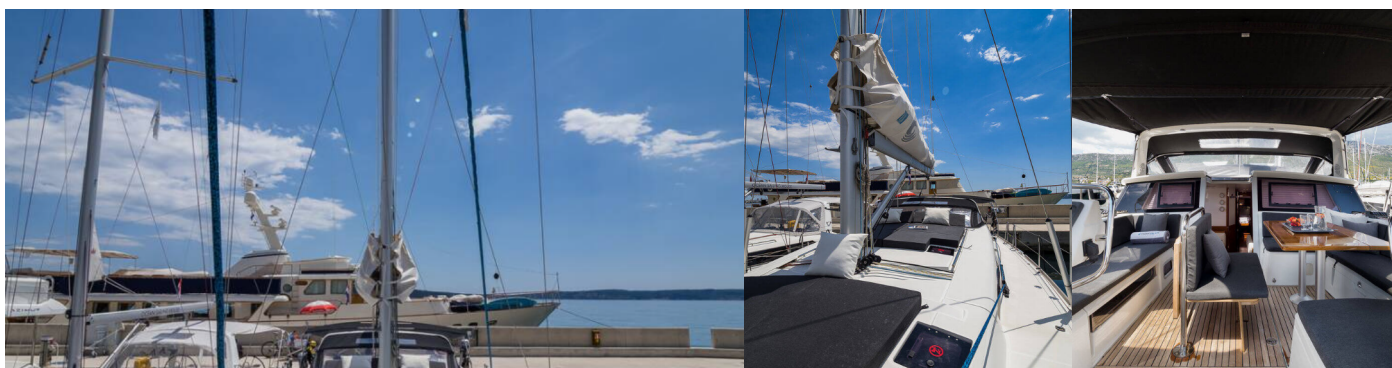

PRICE / WEEKS

04.01. - 11.01.2025 3.000 €	11.01. - 18.01.2025 3.000 €	18.01. - 25.01.2025 3.000 €	25.01. - 01.02.2025 3.000 €
01.02. - 08.02.2025 3.000 €	08.02. - 15.02.2025 3.000 €	15.02. - 22.02.2025 3.000 €	22.02. - 01.03.2025 3.000 €
01.03. - 08.03.2025 3.000 €	08.03. - 15.03.2025 3.000 €	15.03. - 22.03.2025 3.000 €	22.03. - 29.03.2025 3.000 €
29.03. - 05.04.2025 3.000 €	05.04. - 12.04.2025 2.550 € ~~3.000 €~~	12.04. - 19.04.2025 2.550 € ~~3.000 €~~	19.04. - 26.04.2025 2.550 € ~~3.000 €~~
26.04. - 03.05.2025 2.550 € ~~3.000 €~~	03.05. - 10.05.2025 2.423 € ~~3.000 €~~	10.05. - 17.05.2025 2.423 € ~~3.000 €~~	17.05. - 24.05.2025 3.230 € ~~4.000 €~~
24.05. - 31.05.2025 4.038 € ~~5.000 €~~	31.05. - 07.06.2025 4.038 € ~~5.000 €~~	07.06. - 14.06.2025 4.441 € ~~5.500 €~~	14.06. - 21.06.2025 4.441 € ~~5.500 €~~
21.06. - 28.06.2025 4.441 € ~~5.500 €~~	28.06. - 05.07.2025 Booked		

WEB

najachty.pl

PHONE

+48 882 071 532

E-MAIL

biuro@najachty.pl

NAJACHTY

ul. Pi. Świętej Małgorzaty 1-2/42B, 58-100, Świdnica, Poland