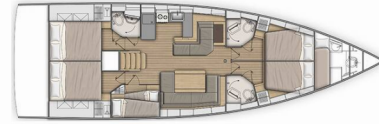

OCEANIS 51.1

Calypso

The Sailing yacht Oceanis 51.1 „Calypso“, built in 2019, is moored in Lefkas, D-Marin, Lefkas - Greece. The yacht has 5 + 1 cabins, can accommodate 10 + 1 + 1 persons and has 3 toilets/showers.

Deck

Bathing platform, Bimini top, Dinghy, Electric anchor windlass, Outboard engine, Sprayhood, Teak deck

Entertainment

Radio with USB

Interior

Convertible table, Electric fans in cabins, Electric toilet

Navigation