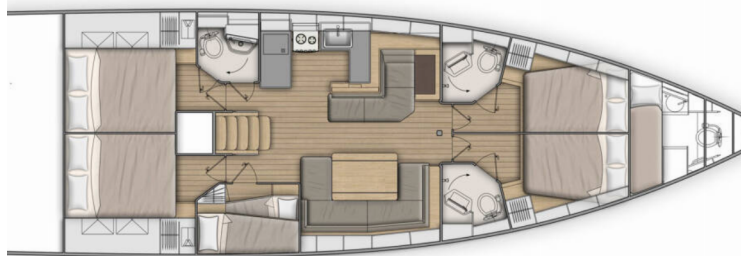

PRICE / WEEKS

16.05. - 23.05.2026 3.360 € ~~4.800 €~~	23.05. - 06.06.2026 Booked	06.06. - 13.06.2026 Booked	13.06. - 27.06.2026 Booked
27.06. - 04.07.2026 6.080 € ~~7.600 €~~	04.07. - 11.07.2026 Booked	11.07. - 18.07.2026 Booked	18.07. - 25.07.2026 6.630 € ~~7.800 €~~
25.07. - 08.08.2026 Booked	08.08. - 15.08.2026 7.650 € ~~9.000 €~~	15.08. - 22.08.2026 7.650 € ~~9.000 €~~	22.08. - 29.08.2026 6.545 € ~~7.700 €~~
29.08. - 12.09.2026 Booked	12.09. - 26.09.2026 Booked	26.09. - 03.10.2026 Booked	03.10. - 10.10.2026 4.950 € ~~5.500 €~~
10.10. - 17.10.2026 4.950 € ~~5.500 €~~	17.10. - 24.10.2026 3.690 € ~~4.100 €~~	24.10. - 31.10.2026 3.690 € ~~4.100 €~~	31.10. - 07.11.2026 3.690 € ~~4.100 €~~
07.11. - 14.11.2026 3.690 € ~~4.100 €~~	14.11. - 21.11.2026 3.690 € ~~4.100 €~~	21.11. - 31.12.2026 Booked	

WEB

najachty.pl

PHONE

+48 882 071 532

E-MAIL

biuro@najachty.pl

NAJACHTY

ul. Pi. Świętej Małgorzaty 1-2/42B, 58-100, Świdnica, Poland