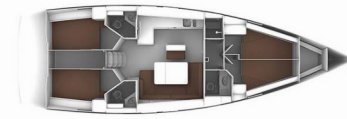

BAVARIA CRUISER 46

Sirius

The Sailing yacht Bavaria Cruiser 46 „Sirius“, built in 2020, is moored in Pula, Marina Polesana, - Croatia. The yacht has 4 cabins, can accommodate 8 + 1 persons and has 3 toilets/showers.

Sirius

Production Year

2020

Length

14.27 m

Cabins

4

Berths