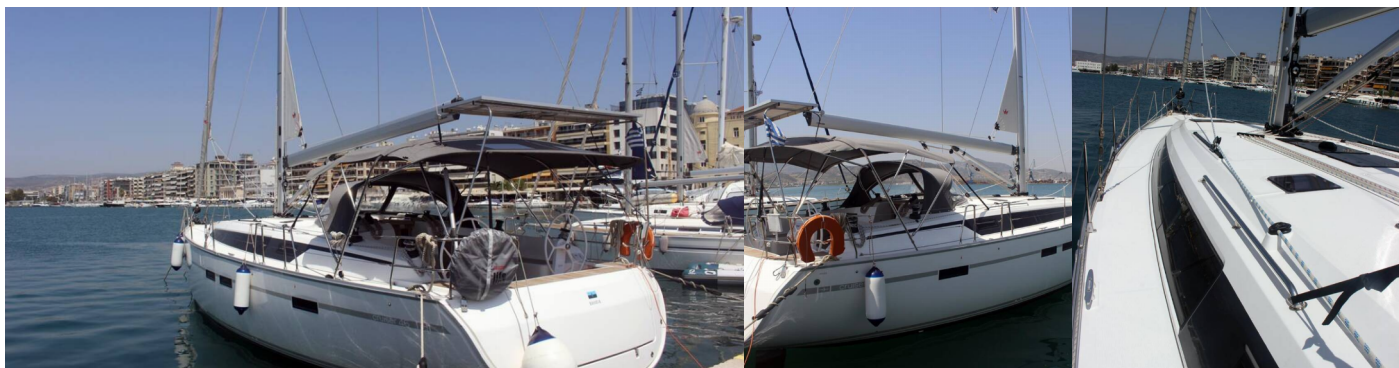

PRICE / WEEKS

07.11. - 14.11.2026

2.032 € ~~2.390 €~~

14.11. - 21.11.2026

2.032 € ~~2.390 €~~

22.11. - 31.12.2026

Booked

WEB

najachty.pl

PHONE

+48 882 071 532

E-MAIL

biuro@najachty.pl

NAJACHTY

ul. Pi. Świętej Małgorzaty 1-2/42B, 58-100, Świdnica, Poland