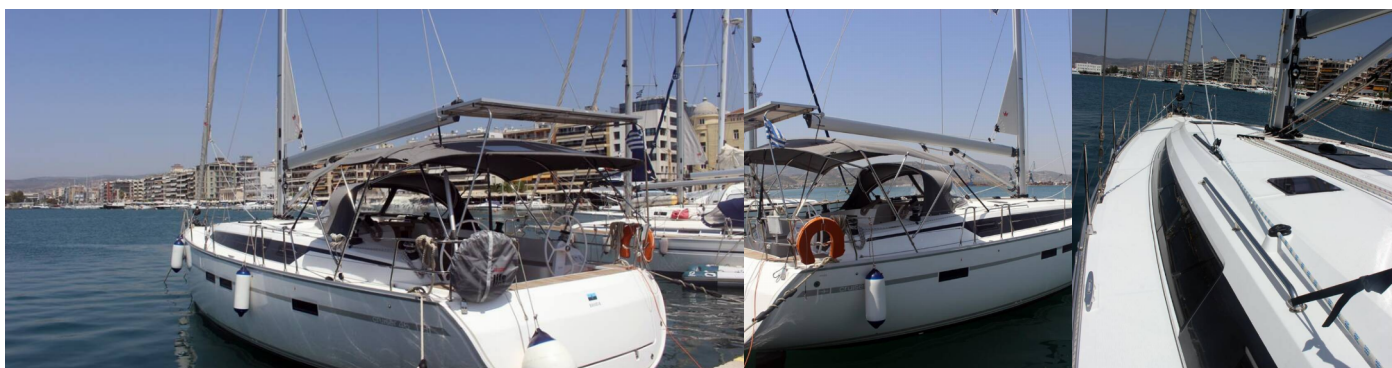

PRICE / WEEKS

25.04. - 02.05.2026 Booked	02.05. - 13.06.2026 Booked	13.06. - 27.06.2026 Booked	27.06. - 04.07.2026 4.123 € ~~4.850 €~~
04.07. - 11.07.2026 Booked	11.07. - 18.07.2026 Booked	18.07. - 25.07.2026 Booked	25.07. - 01.08.2026 Booked
01.08. - 08.08.2026 Booked	08.08. - 15.08.2026 Booked	15.08. - 22.08.2026 Booked	22.08. - 29.08.2026 Booked
29.08. - 12.09.2026 Booked	12.09. - 26.09.2026 Booked	26.09. - 03.10.2026 Booked	03.10. - 10.10.2026 Booked
10.10. - 17.10.2026 Booked	17.10. - 24.10.2026 2.627 € ~~3.090 €~~	24.10. - 31.10.2026 2.678 € ~~3.150 €~~	31.10. - 07.11.2026 2.032 € ~~2.390 €~~

WEB

najachty.pl

PHONE

+48 882 071 532

E-MAIL

biuro@najachty.pl

NAJACHTY

ul. Pi. Świętej Małgorzaty 1-2/42B, 58-100, Świdnica, Poland