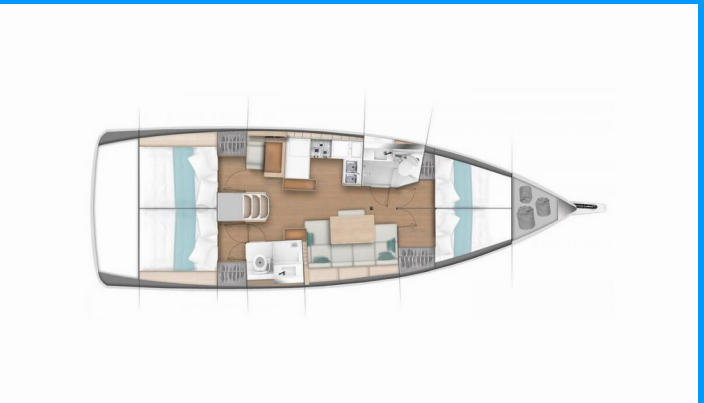

# SUN ODYSSEY 440

UwElli

The Sailing yacht Sun Odyssey 440 „UwElli“, built in 2019, is moored in ACI Marina Trogir, Trogir - Croatia. The yacht has 4 cabins, can accommodate 8 + 1 persons and has 2 toilets/showers.

**UwElli**

Production Year

**2019**

Length

**13.00 m**

Cabins

**4**

Berths