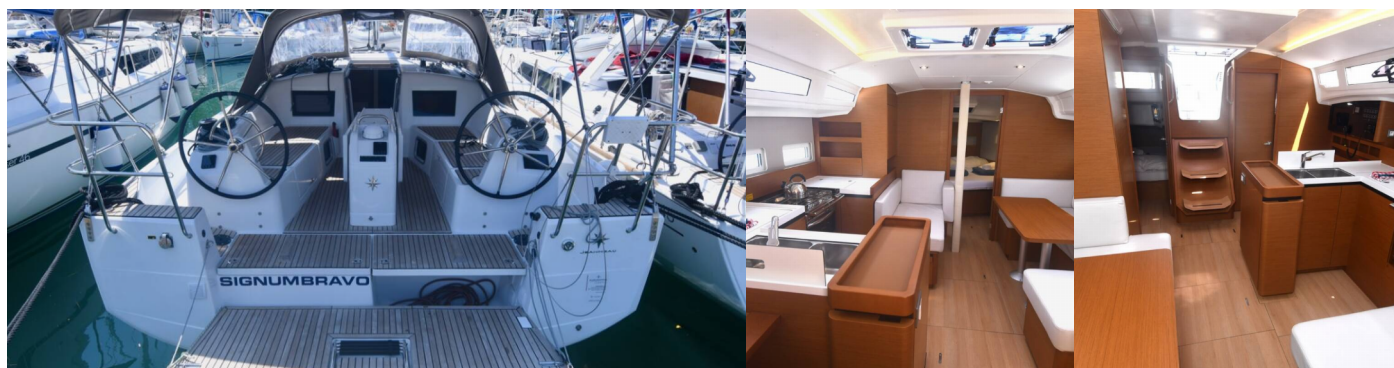

PRICE / WEEKS

07.11. - 14.11.2026

2.442 € ~~2.570 €~~

14.11. - 21.11.2026

2.442 € ~~2.570 €~~

21.11. - 28.11.2026

2.442 € ~~2.570 €~~

28.11. - 05.12.2026

2.442 € ~~2.570 €~~

05.12. - 12.12.2026

2.442 € ~~2.570 €~~

12.12. - 19.12.2026

2.442 € ~~2.570 €~~

19.12. - 26.12.2026

2.442 € ~~2.570 €~~

WEB

najachty.pl

PHONE

+48 882 071 532

E-MAIL

biuro@najachty.pl

NAJACHTY

ul. Pi. Świętej Małgorzaty 1-2/42B, 58-100, Świdnica, Poland