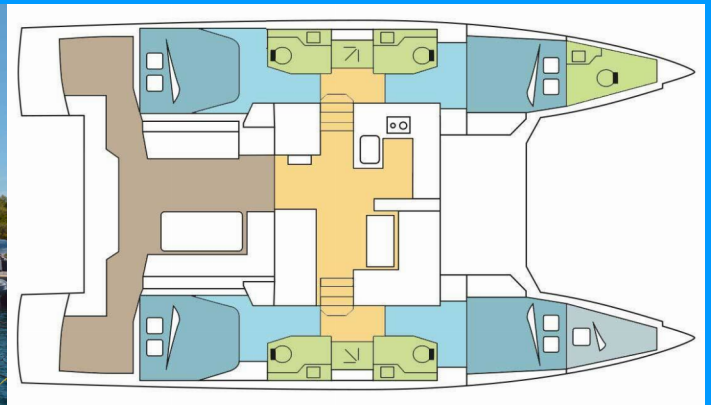

NAUTITECH 46 FLY

Gelmar

The Catamaran Nautitech 46 Fly „Gelmar“, built in 2019, is moored in Sardinia, Cannigione, - Italy. The yacht has 4 + 1 cabins, can accommodate 8 + 1 + 1 persons and has 4 + 1 toilets/showers.

Gelmar

Production Year

2019

Length

13.79 m

Cabins

4 + 1

Berths

8 + 1 + 1

Head/Shower

4 + 1

STANDARD YACHT EQUIPMENT

Comfort

Cockpit cushions, Outside cushions (Flybridge)

Deck

Cockpit/stern, outside shower, Dinghy (VTR bottom), Fridge on flybridge, Hard Top Bimini