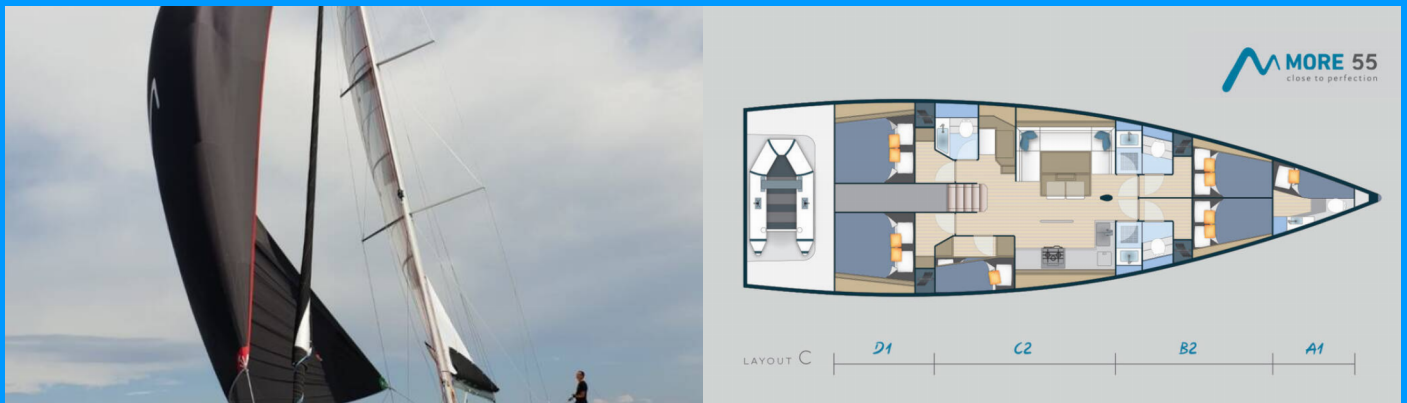

MORE 55

Eagle Ray - Black Edition

The Sailing yacht More 55 „Eagle Ray - Black Edition“, built in 2019, is moored in Trogir, Yachtclub Seget (Marina Baotić), - Croatia. The yacht has 5 + 1 cabins, can accommodate 10 + 2 + 1 persons and has 3 + 1 toilets/showers.

Eagle Ray - Black Edition

Production Year

2019

Length

16.70 m

Cabins

5 + 1

Berths

10 + 2 + 1

Max. Passengers

12

Head/Shower

3 + 1

STANDARD YACHT EQUIPMENT

Deck	Bimini top, Cockpit table, Cockpit/stern, outside shower, Dinghy, Electric anchor windlass, Gangway, Outboard engine, Sprayhood, Teak cockpit
Entertainment	Radio CD player + USB
Galley	Coffee machine, Hot water
Interior	Electric toilet
Navigation	Autopilot, Bow thruster, GPS chart plotter, Log, Speed, Depth- echo sounder, Wind instrument/Anemometer
Safety	VHF radio
Sails	Electric winch, Lazy bag, Lazy jacks, Spinnaker-device
Yacht electrics	Air Conditioning, Generator