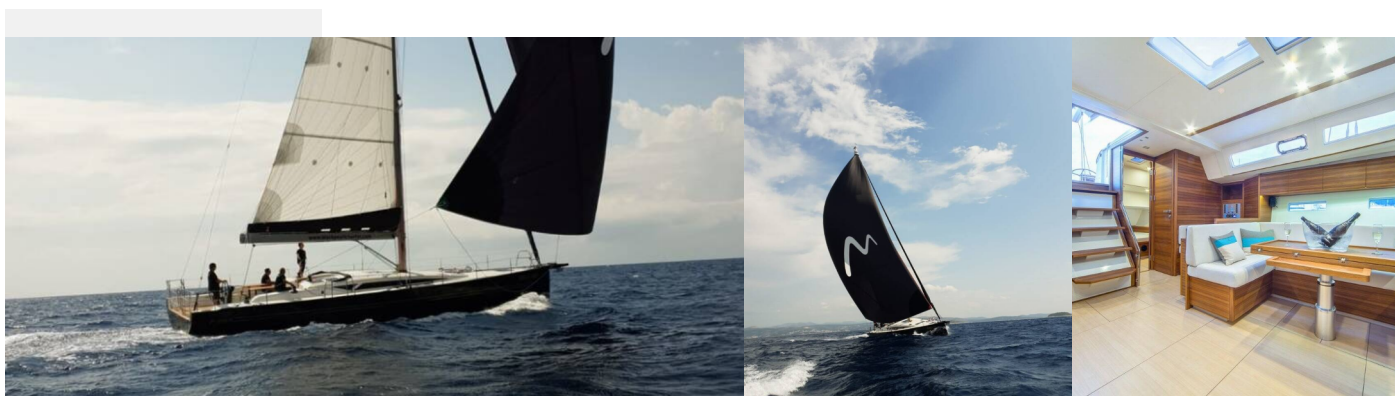

PRICE / WEEKS

07.06. - 14.06.2025 7.800 €	14.06. - 21.06.2025 8.900 €	21.06. - 28.06.2025 8.900 €	28.06. - 05.07.2025 8.900 €
05.07. - 12.07.2025 9.800 €	12.07. - 19.07.2025 9.800 €	19.07. - 26.07.2025 9.800 €	26.07. - 02.08.2025 9.800 €
02.08. - 09.08.2025 9.800 €	09.08. - 16.08.2025 9.800 €	16.08. - 23.08.2025 9.500 €	23.08. - 30.08.2025 9.500 €
30.08. - 06.09.2025 9.500 €	06.09. - 13.09.2025 8.100 €	13.09. - 20.09.2025 8.100 €	20.09. - 27.09.2025 8.100 €
27.09. - 04.10.2025 6.200 €	04.10. - 11.10.2025 6.200 €	11.10. - 18.10.2025 6.200 €	18.10. - 25.10.2025 6.200 €
25.10. - 01.11.2025 6.200 €	01.11. - 08.11.2025 6.200 €	08.11. - 15.11.2025 6.200 €	15.11. - 22.11.2025 6.200 €
22.11. - 29.11.2025 6.200 €	29.11. - 06.12.2025 6.200 €	06.12. - 13.12.2025 6.200 €	13.12. - 20.12.2025 6.200 €

WEB

najachty.pl

PHONE

+48 882 071 532

E-MAIL

biuro@najachty.pl

NAJACHTY

ul. Pi. Świętej Małgorzaty 1-2/42B, 58-100, Świdnica, Poland